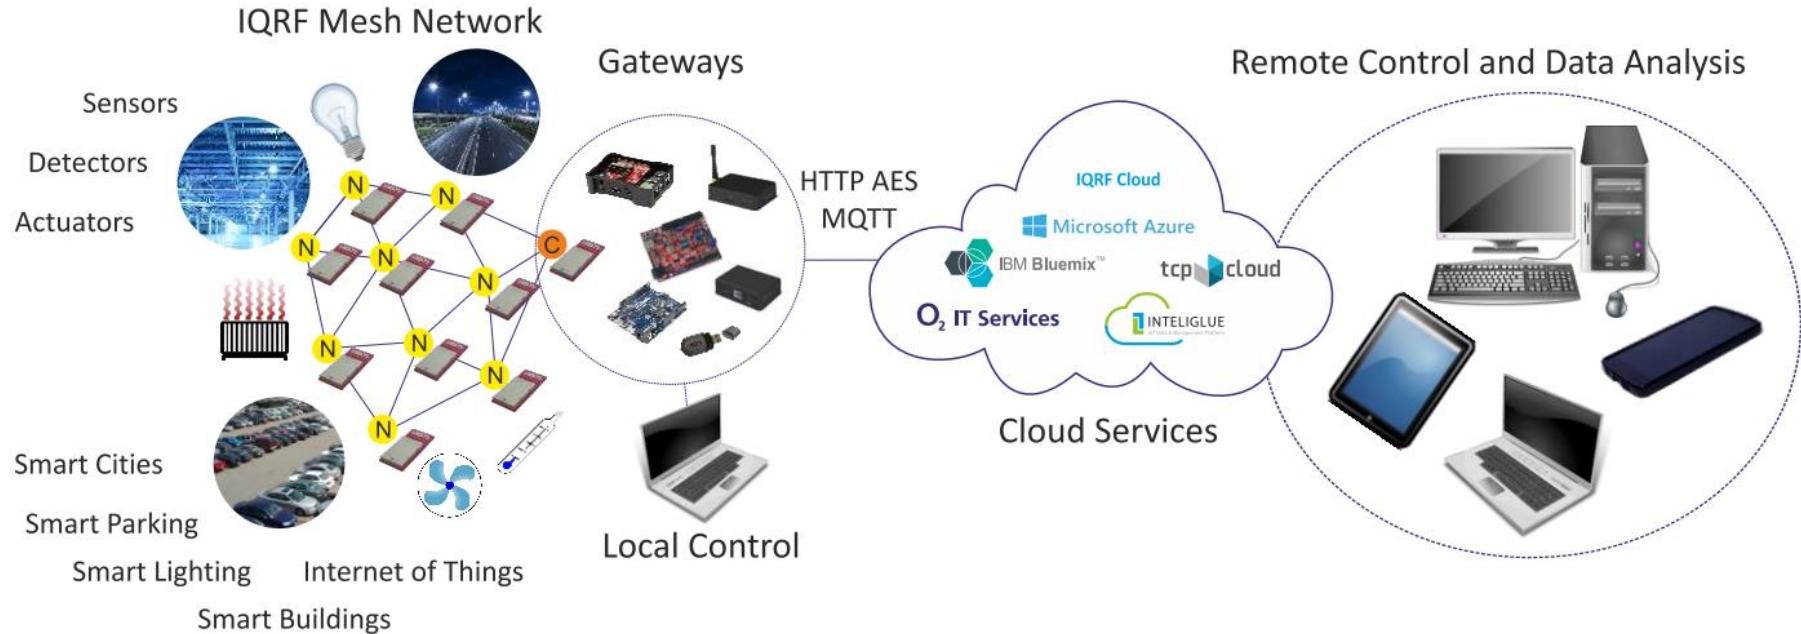

Smart Buildings

- ✓ Building automation systems
- ✓ Indoor lighting and heating systems
- ✓ Infrastructure, relative humidity, temperature, CO₂ or snow depth monitoring

Internet of Things

- ✓ Industry automation systems
- ✓ Smart metering and telemetry solutions
- ✓ Cloud and big data analysis solutions
- ✓ Wireless sensor networks

Complete technology for wireless mesh connectivity to the Internet.

Clouds & Services

Gateways

Simple – Interoperable - Secure

End Devices

Interoperable products and solutions

Street lighting - DATMO modular system

Smart parking is a modular system which provides users anonymous detection of occupied parking spaces. [\[more\]](#)

[Add to request list +](#)

DATmo radioCONTROL - control of lighting in industrial halls

It is a system of selective control and collection of basic data from individual points of light (SD) in industrial buildings using wireless data transmission. [\[more\]](#)

[Add to request list +](#)

DATmo radioCONTROL office