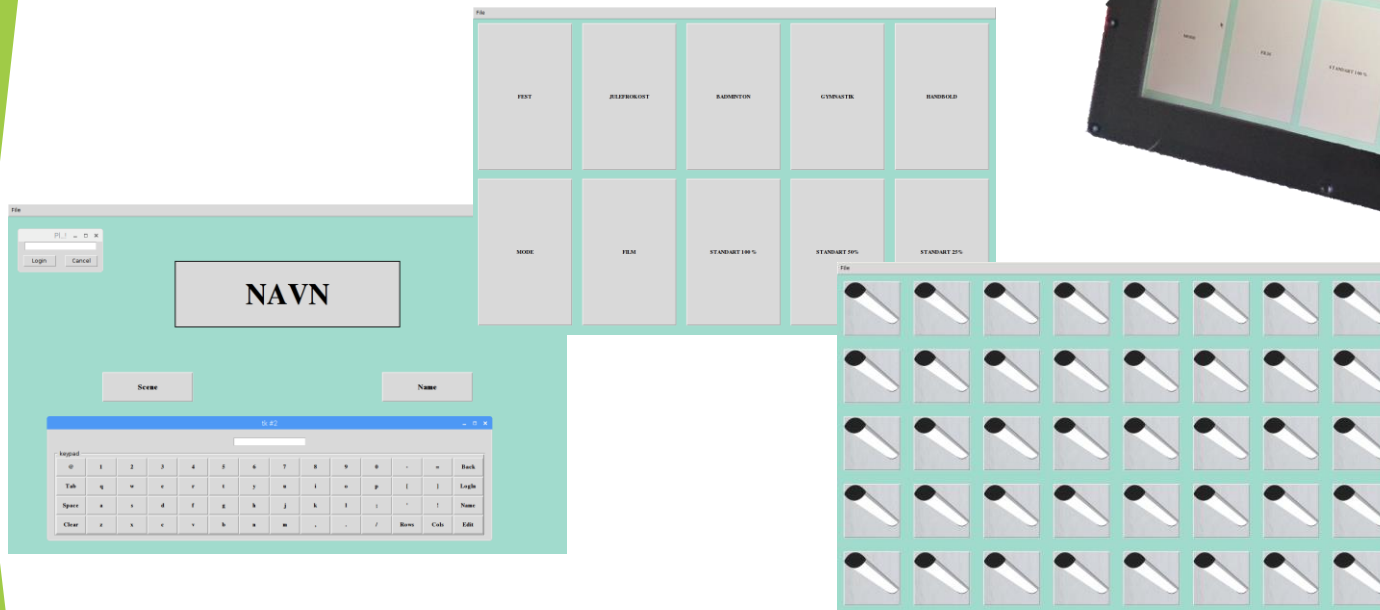

- A Cat
- Technology Evangelist
- Technology Exorcist
- In house development
- IoT

NeoLight 1500

- Optional PIR, Light sensors
- Remotely controlled
- No Need for DALI cabling (DALI over the AIR)

On Wall switch control

- Up to 5 groups
- No need for DALI cabling
- Dimming capability (25% steps by single click or 5% increments if hold)
- In case of power loss restores last state

Management Application

- Easy to use
- Fast Setup
- Light intensity control by luminaire
- Wirelessly
- No DALI cabling
- Scene customization