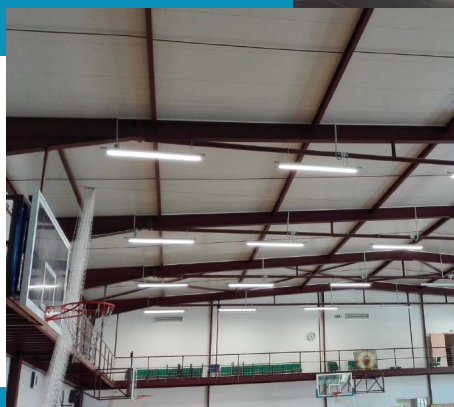

Efficient lighting in cinema and sports hall

Member: DATmoLUX
Country: Czech Republic
Established: 2000
Website: www.datmolux.cz
Contact: sk@datmolux.cz
+420 602 722 242

over

10

different sections in halls for comfortable operation

100%

reliable wireless lights control and monitoring

over

7

different scenes in cinema for trouble-free operation

The Idea

The main goal of DATmoLUX was to provide an efficient lighting in Cinema Máj in Uherský Brod with simple control SW supporting scenes, sections and time schedules.

Next task is to provide light solution for sports hall in Podolí (Brno).

The Solution

The complete solution consists of

1) LED lights controlled by robust and reliable IQRF wireless mesh network,
2) backend user interface supporting different scenes (children, adults, etc.) and different sections in the hall,
3) settings of parameters like light intensity, duration, time schedules and others.

The Results

As the result, the customer return on investment with lower lighting power consumption is very fast, lighting control is 100% reliable and easy to use, illumination quality is significantly improved and supervisors are able to control the lighting system very simply thanks to the well-arranged control SW.

The IQRF Benefits

The IQRF wireless mesh network enables easy installation, provides robust, reliable and secure communication even in a harsh and changing environment and brings scalability and interoperability so the wireless network can be enlarged with different products of IQRF Ecosystem.