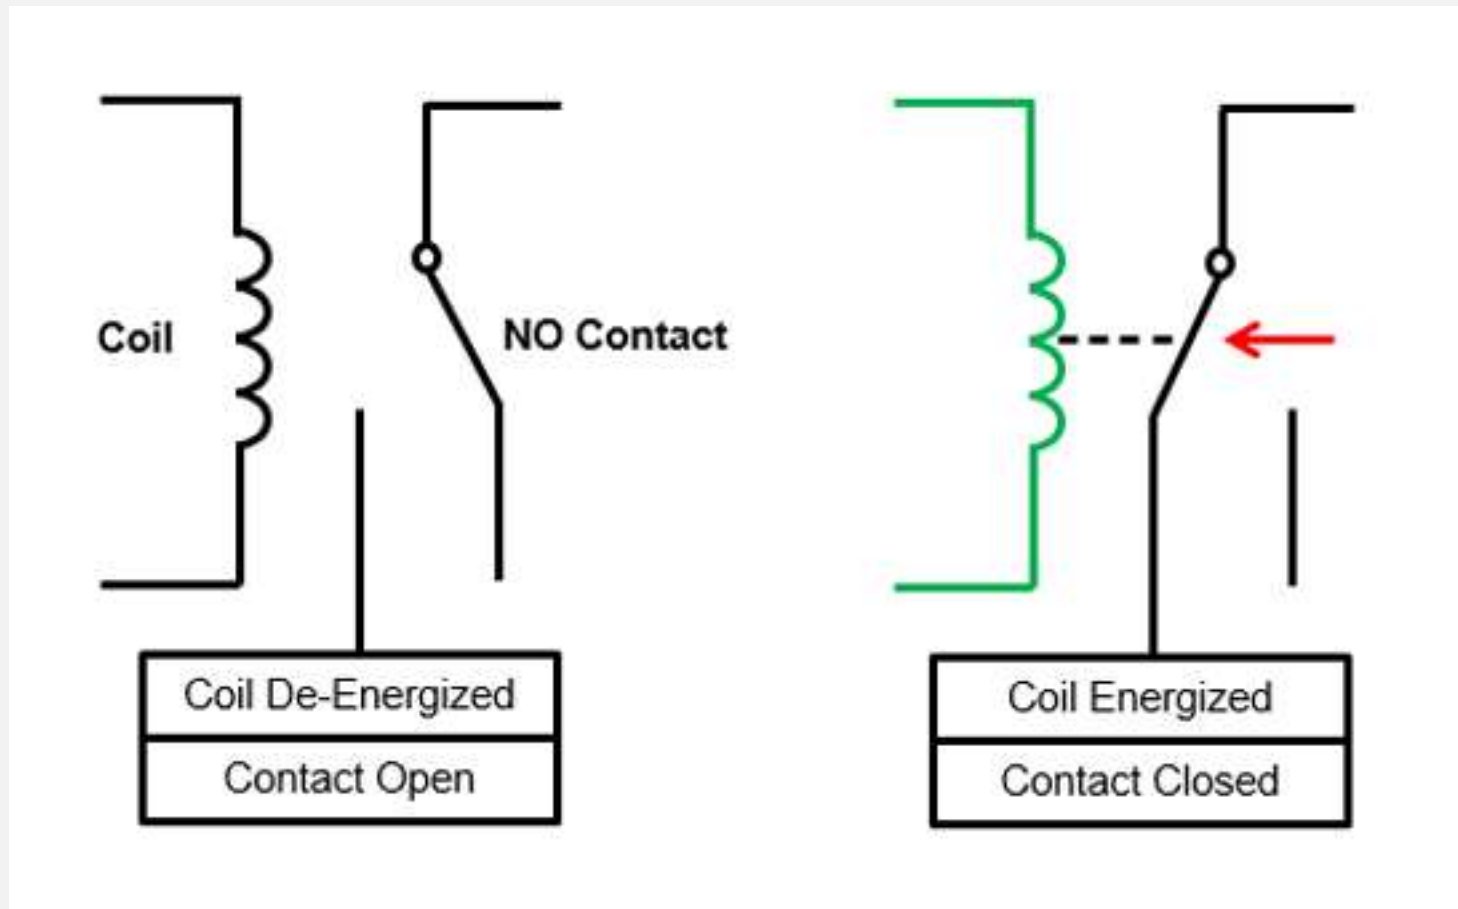

Welcome to

Liteplan
emergency lighting

What is emergency lighting?

What is the lifetime of emergency lighting batteries?

Testing of emergency lighting installation

Function Test – Once a month

Duration Test – Once a year

**How are these tests carried out?
What proof is there?
Whose responsibility is it?**

Manual testing

Standalone self-testing

Centrally monitored self-test

DAI emergency lighting reports

Deployment of DALI Control Systems