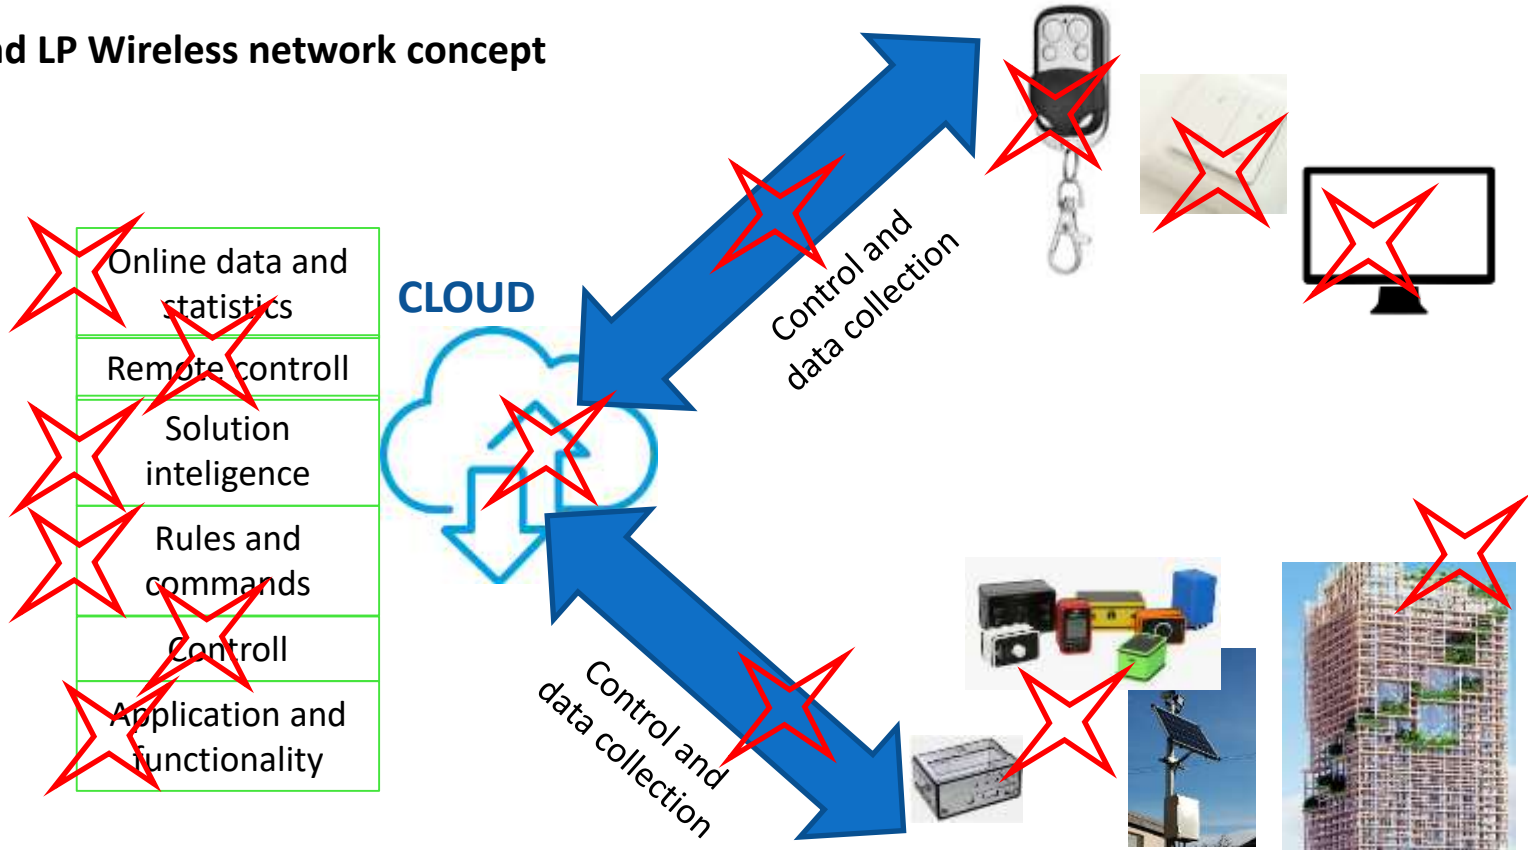

IQRF® technology with LoRaWAN™

- Central point is gateway
- Any new device in IQMESH forms new connection point
- Every new device makes the network stronger
- Intelligence of technology sits on IQRF modules and gateway. Cloud is only for remote management or data collection etc.
- If problem occurs with cloud or ISP service local management and solution functionalities are maintained (except remote management and cloud based non-critical functions)
- If gateway has issue, backup gateway can take over functionality automatically. Main GW is replaced NBD.

Cloud-based solutions

Overall architecture and functionalities

General Wireless and LP Wireless network concept

In cases of any online service drop, all features are down. Dangerous for critical and important applications (like elevators, doors, locks, heatings, security etc..)

Solutions with local autonomy

Overall architecture and functionalities

IQRF® technology with LoRaWAN™

Strategic segments

a reliable, stable and secure solutions, built on solid technologies

- Each technology brings it's unique value
- Each value extends possible scope of applicability
- **By combining IQRF® and LoRaWAN™ technologies we benefit from**
- **Low Power (grid independence)**
- **Long Range (LoRaWAN™)**
- **and autonomous intelligent 240hops Wireless mesh network**
- **Concluding above, if adressing large corporate, government or global and much more segments, there is not a single technology that can cover everything.**
- **Thus we need to embrace COOPERATION and INTEROPERABILITY.**