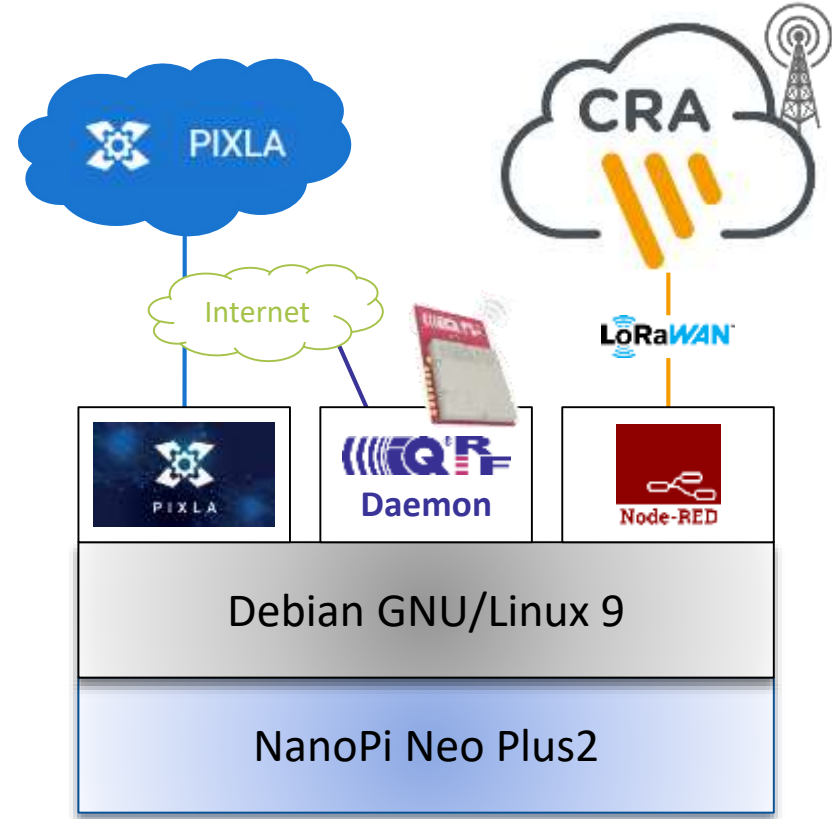

IQRF® technology with LoRaWAN™

- Central point is gateway
- Any new device in IQMESH forms new connection point
- Every new device makes the network stronger
- Intelligence of technology sits on IQRF modules and gateway. Cloud is only for remote management or data collection etc.
- If problem occurs with cloud or ISP service local management and solution functionalities are maintained (except remote management and cloud based non-critical functions)
- If gateway has issue, backup gateway can take over functionality automatically. Main GW is replaced NBD.

Solutions with local autonomy

Overall architecture and functionalities

IQRF® technology with LoRaWAN™

Strategic segments

a reliable, stable and secure solutions, built on solid technologies

- Each technology brings it's unique value
- Each value extends possible scope of applicability
- **By combining IQRF® and LoRaWAN™ technologies we benefit from**
- **Low Power (grid independence)**
- **Long Range (LoRaWAN™)**
- **and autonomous intelligent 240hops Wireless mesh network**
- **Concluding above, if adressing large corporate, government or global and much more segments, there is not a single technology that can cover everything.**
- **Thus we need to embrace COOPERATION and INTEROPERABILITY.**

We are cooperating already

Two major technologies working together
Two excellent wireless concepts
The IoT Technology Fusion

Imagine the possibilities!

The stack

Show time!