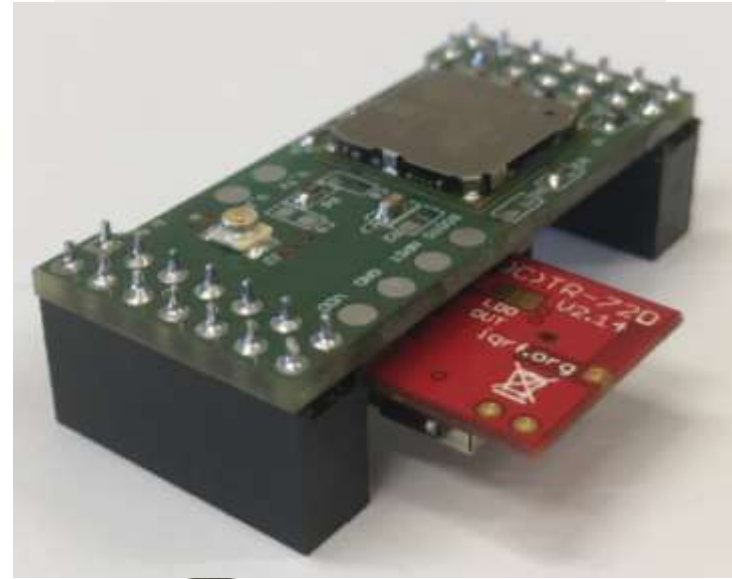

We are cooperating already

Two major technologies working together
Two excellent wireless concepts
The IoT Technology Fusion

Imagine the possibilities!