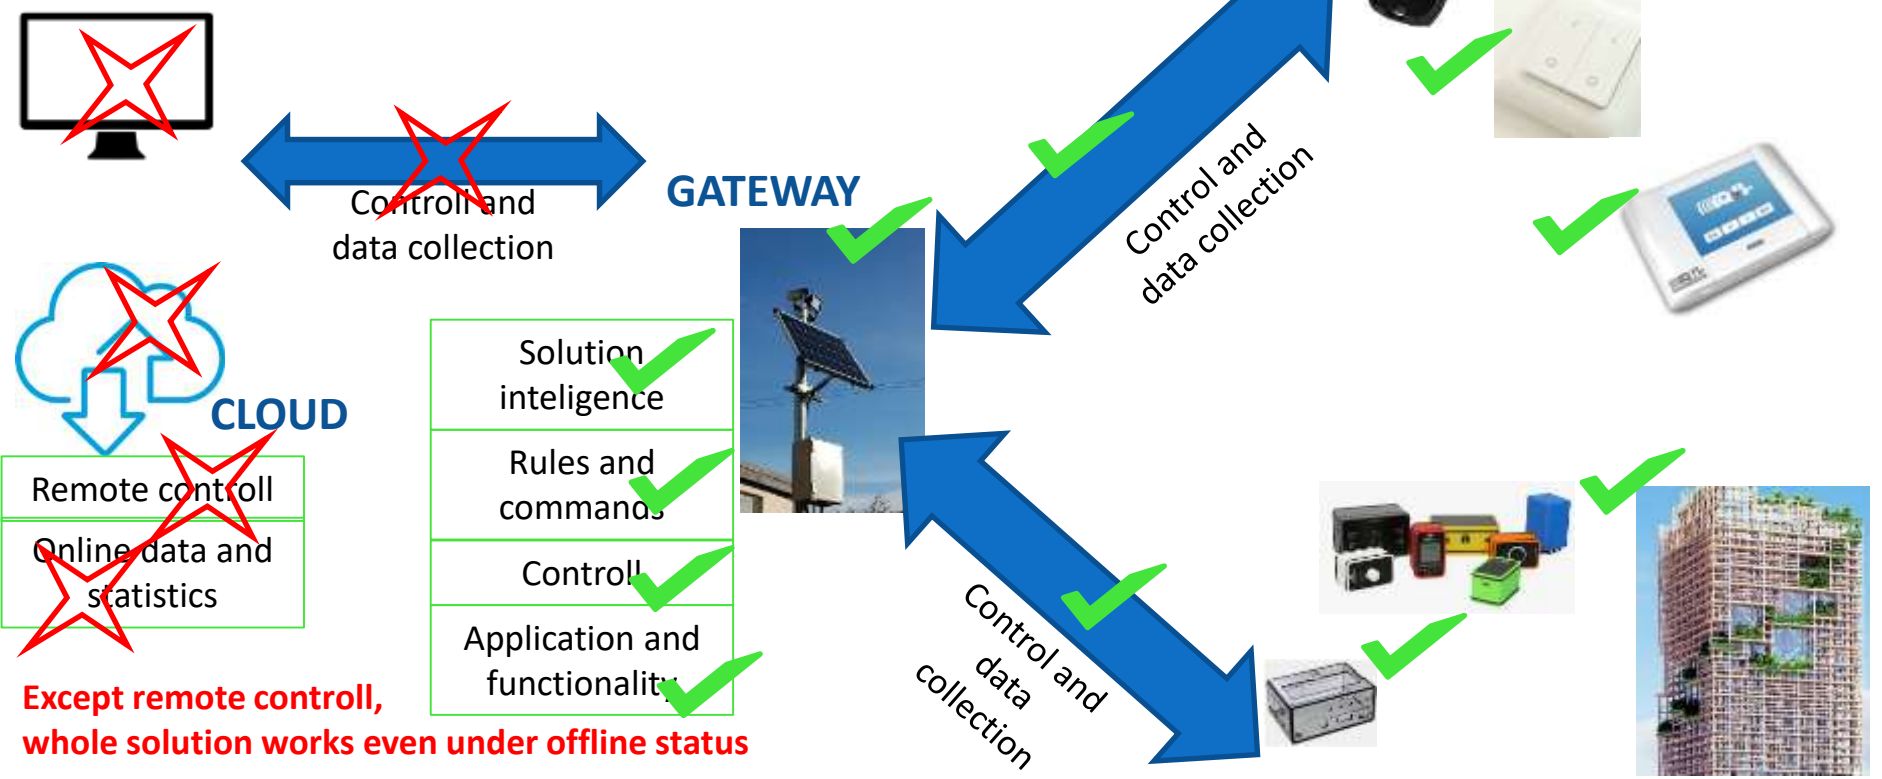

IQRF® technology with LoRaWAN™

- Central point is gateway
- Any new device in IQMESH forms new connection point
- Every new device makes the network stronger
- Intelligence of technology sits on IQRF modules and gateway. Cloud is only for remote management or data collection etc.
- If problem occurs with cloud or ISP service local management and solution functionalities are maintained (except remote management and cloud based non-critical functions)
- If gateway has issue, backup gateway can take over functionality automatically. Main GW is replaced NBD.

Cloud-based solutions

Overall architecture and functionalities

General Wireless and LP Wireless network concept

In cases of any online service drop, all features are down. Dangerous for critical and important applications (like elevators, doors, locks, heatings, security etc..)

Solutions with local autonomy

Overall architecture and functionalities

IQRF® technology with LoRaWAN™

Strategic segments

a reliable, stable and secure solutions, built on solid technologies

- Each technology brings it's unique value
- Each value extends possible scope of applicability
- **By combining IQRF® and LoRaWAN™ technologies we benefit from**
- **Low Power (grid independence)**
- **Long Range (LoRaWAN™)**
- **and autonomous intelligent 240hops Wireless mesh network**
- **Concluding above, if adressing large corporate, government or global and much more segments, there is not a single technology that can cover everything.**
- **Thus we need to embrace COOPERATION and INTEROPERABILITY.**