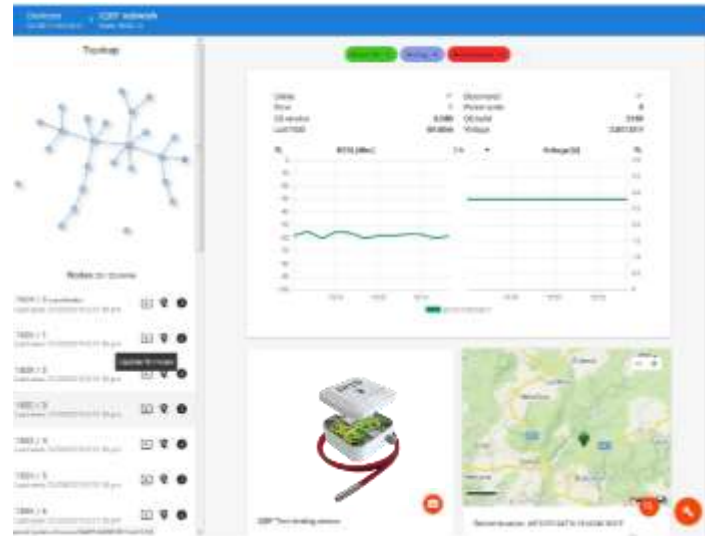

- Preparation
- **Non interoperability**
- Daemon connectivity

New needs

- Matadata
- Calibration
- New HW expectations?

HW

- Preparation
- Non interoperability
- **Daemon connectivity**

New needs

- Matadata
- Calibration
- New HW expectations?

HW

- Preparation
- Non interoperability
- Daemon connectivity

New needs

- **Matadata**
- Calibration
- New HW expectations?

HW

- Preparation
- Non interoperability
- Daemon connectivity

$$\delta = \mp 0,03^{\circ}\text{C}$$