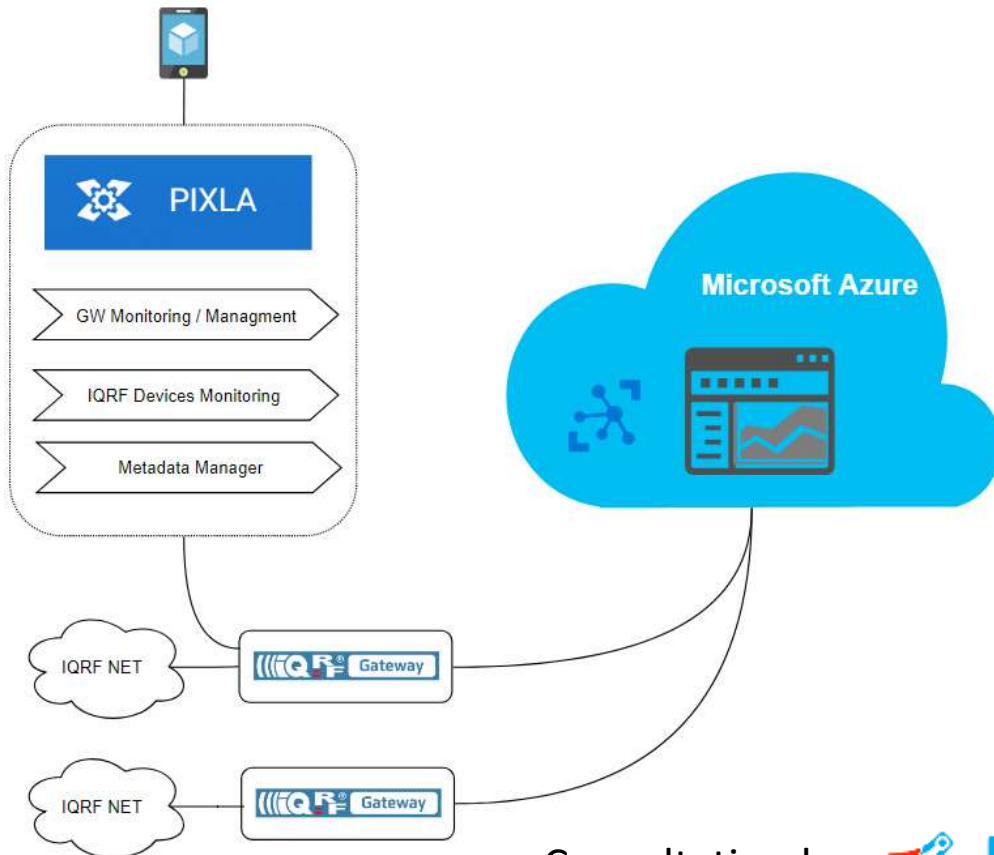

Why IoT in a hospital

Vlastimil Černý, MBA
Deputy Director for IT, VFN

Alliance

Building up a Team

Šimon Chudoba
CEO, IQRF Solutions

Alliance

Solution Architecture & Deployment

Vojtěch Novák
CEO, JoTio Tech

IoT DESIGN & CONSULTATION

JOTIO HARDWARE

Deployment together with VFN team

HW

- **Preparation**
- Non interoperability
- Daemon connectivity

New needs

- Matadata
- Calibration
- New HW expectations?

HW