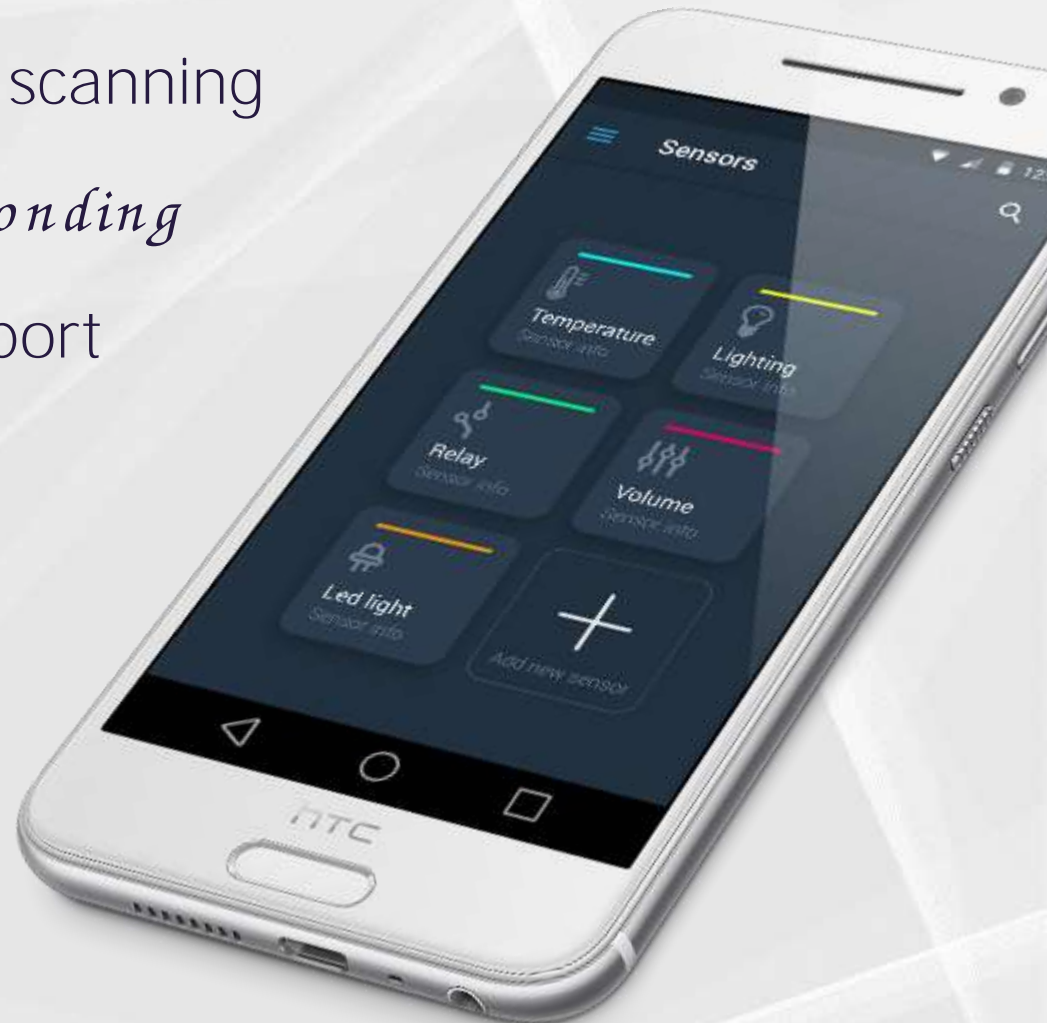

Customized mobile app
as a key part of IoT solution

Master Internet

Petr Štěpánek, sales **director**

A perspective view of a server aisle in a data center. The aisle is formed by two rows of server racks with perforated metal doors. The floor is a raised access floor with a grid pattern. The lighting is bright and even. The text "Master DC" is overlaid in the center of the image in a white, serif font.

IOT **STARTER APP**

DEVELOPED BY

Latest features

- *SmartConnect* – QR scanning
- Easy *bonding & unbonding*
- All IQRF devices support
- 18 standards

Come & *meet us*

- Both days at *the stand on marketplace*
- *Live app* available
- Use the app in *3 easy steps*
- *Workshop for integrators*: today 16:30 – 18:00