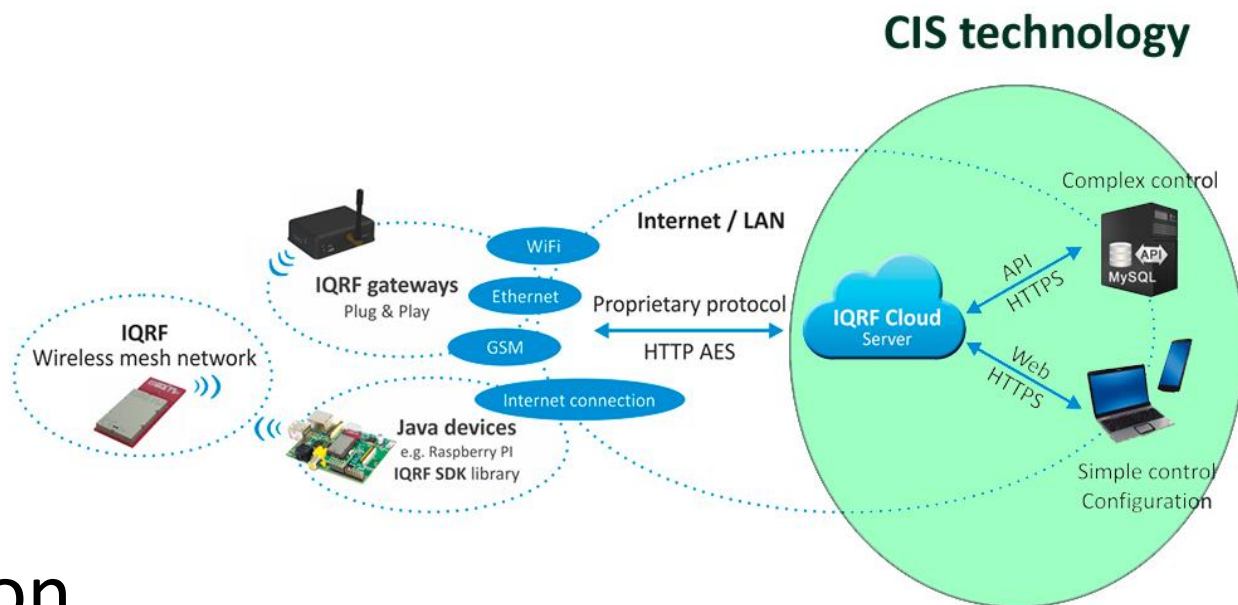


**CIS**
ON-LINE APLIKACE

Clarion Congress Hotel
April 24th – 25th 2018 | Prague

Jan Mácha

CIS

Complete Internet Services, s.r.o.

- Developing software since 1999
- Located in Jičín
- IoT since 2014

CIS and IQRF

- IQRF cloud

- IQRF automation

Projects with IQRF technology

Deprag IQ tools

- API data processing
- IQ tools data analyzing
- www.deprag.cz

CISadmin

Powered by 

- Core solution
- Continuous development
- Customization to serve various purposes

ESL iq monitoring

- Monitoring of buildings

www.iqmonitoring.cz

IQ monitoring
inteligentní monitorování budov

0 IQmonitoringu | Ukázka měření | Kontakt | LOGIN

Vysoká koncentrace CO² způsobuje:

níže psychický výkon

4 ESL - Ředitel
759 ppm

5 ESL - Projekce
791 ppm

IQRF® | Cloud

Powered by **CIS admin**

- Professional storage for IQRF platform
- Customization
- Free or Private licence

Eshops linked to ERPs

STORMWARE
POHODA
Ekonomický systém