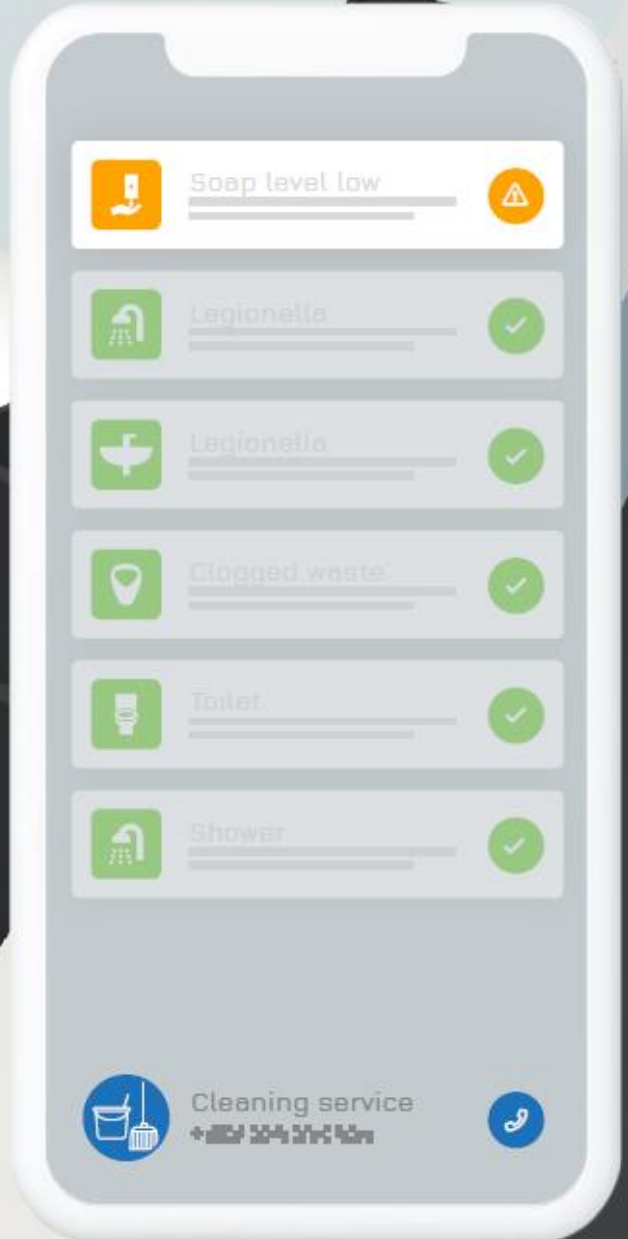

Toilet

Shower

Urinal

Cleaning service

+31 20 420 2040

- Number of flushes** ⚠️
- Soap level low** ✓
- Legionelle** ✓
- Legionelle** ✓
- Clogged waste** ✓
- Toilet** ✓
- Cleaning service** + 0123 456 789 010 📞

Number of flushes ✓
Soap level low ✓
Legionella ✓
Legionella ✓
Clogged waste ✓
Toilet ✓

Cleaning service
+352 204 204 204

The image shows a smartphone app interface for a smart restroom. The screen displays a list of six status items, each with a green icon and a green checkmark: 'Number of flushes', 'Soap level low', 'Legionella', 'Legionella', 'Clogged waste', and 'Toilet'. At the bottom, there is a 'Cleaning service' section with a trash can icon, a phone number '+352 204 204 204', and a call icon.