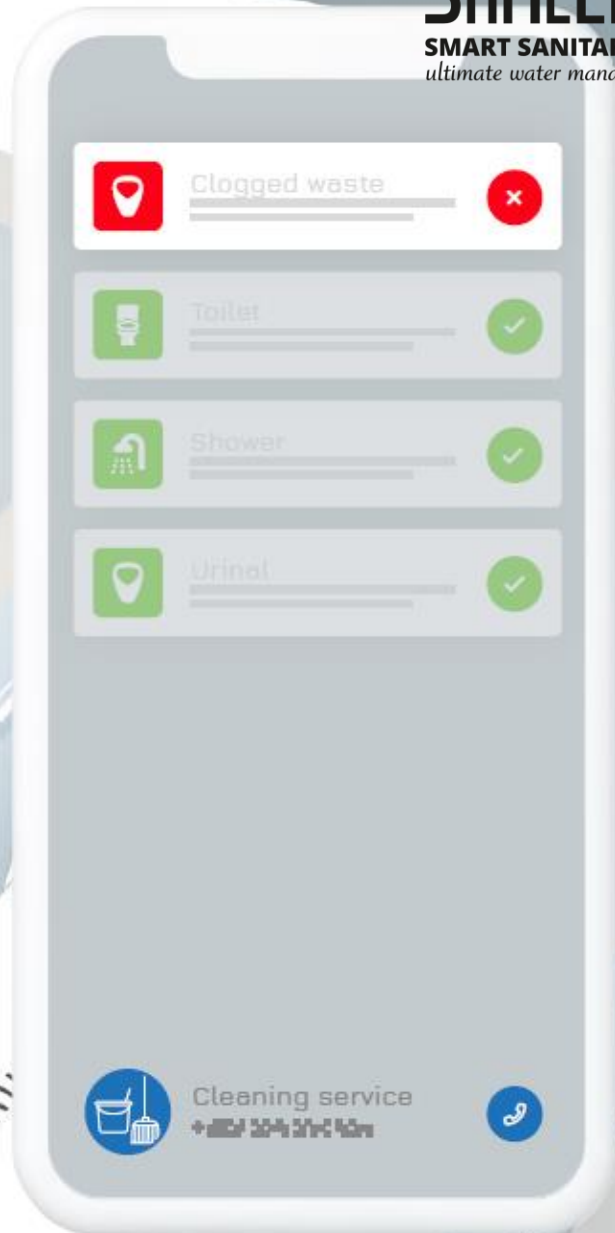

ultimate water management®

UP TO 239 PRODUCTS CAN BE CONNECTED TO A SINGLE GATEWAY

cloud data
storage

worldwide
accessible

Data
security

-  Clogged waste 
-  Toilet 
-  Shower 
-  Urinal 

 Cleaning service
+202 204 274 254 

 Legionella 

 Clogged waste 

 Toilet 

 Shower 

 Urinal 

 Cleaning service 
+ 000 000 000 000

 Legionelle 

 Legionelle 

Number of flushes ✓
Soap level low ✓
Legionella ✓
Legionella ✓
Clogged waste ✓
Toilet ✓

Cleaning service
+352 204 204 204

The image shows a smartphone app interface for a smart restroom. The screen displays a list of six status items, each with a green icon and a green checkmark: 'Number of flushes', 'Soap level low', 'Legionella', 'Legionella', 'Clogged waste', and 'Toilet'. At the bottom, there is a 'Cleaning service' section with a trash can icon, a phone number '+352 204 204 204', and a call icon.