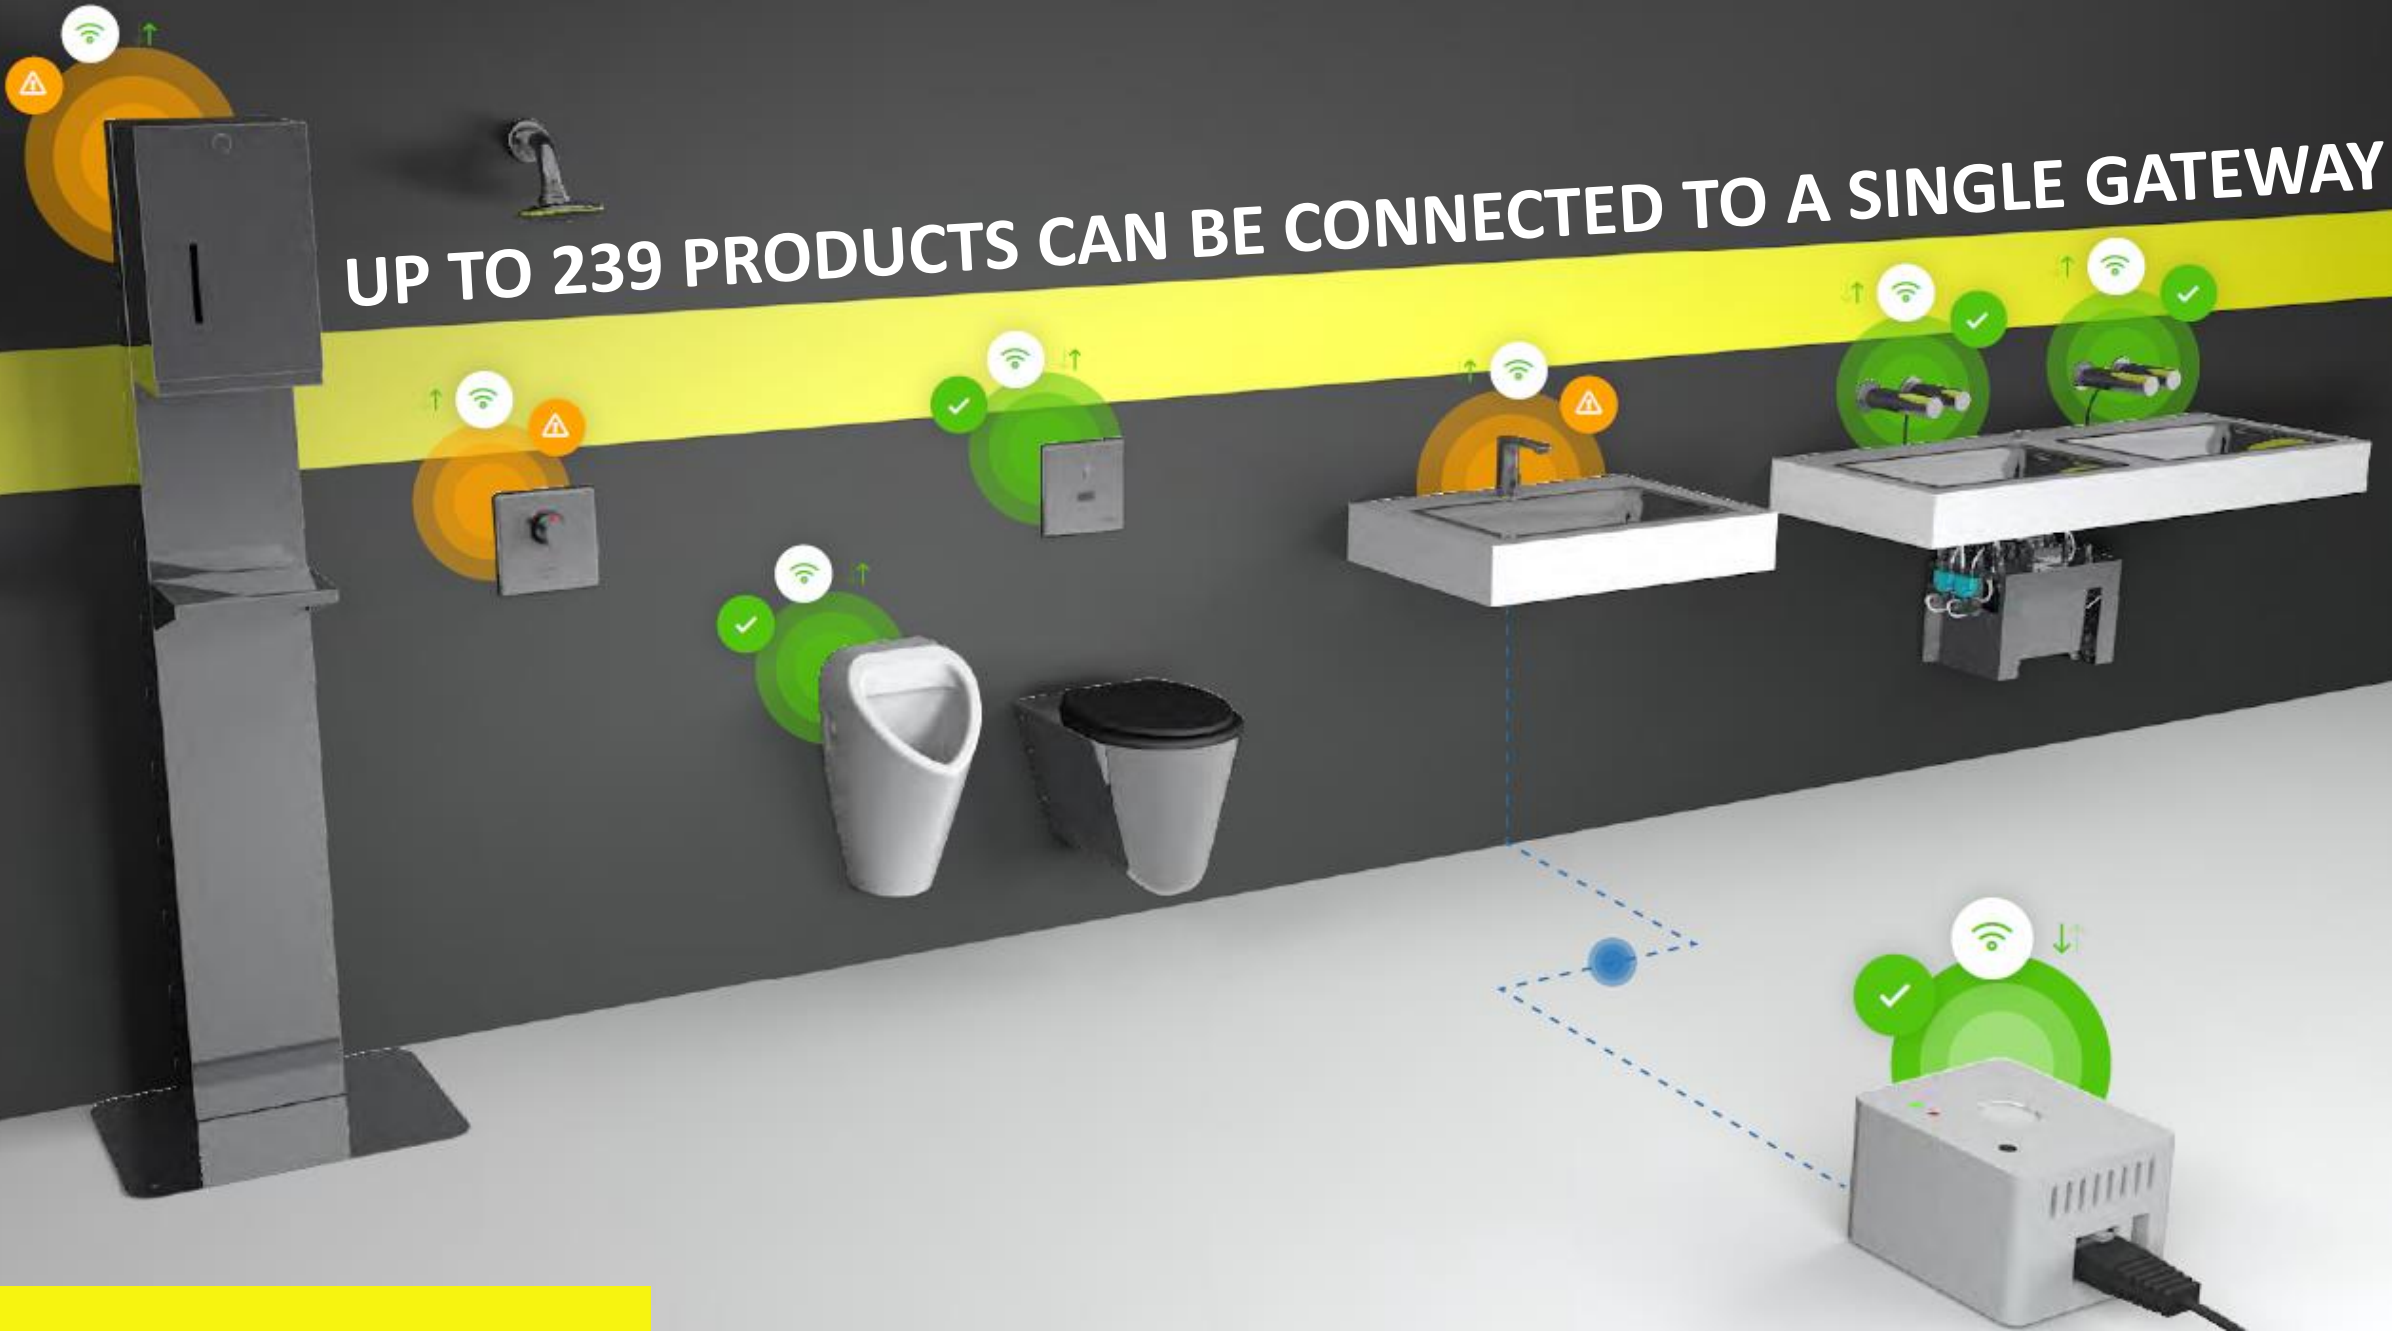

ultimate water management®

UP TO 239 PRODUCTS CAN BE CONNECTED TO A SINGLE GATEWAY

cloud data
storage

worldwide
accessible

Data
security

-  Clogged waste 
-  Toilet 
-  Shower 
-  Urinal 

 Cleaning service
+202 204 274 254 

Number of flushes ✓
Soap level low ✓
Legionella ✓
Legionella ✓
Clogged waste ✓
Toilet ✓

Cleaning service
+352 204 204 204

The image shows a smartphone app interface for a smart restroom. The screen displays a list of six status items, each with a green icon and a green checkmark: 'Number of flushes', 'Soap level low', 'Legionella', 'Legionella', 'Clogged waste', and 'Toilet'. At the bottom, there is a 'Cleaning service' section with a trash can icon, a phone number '+352 204 204 204', and a call icon.