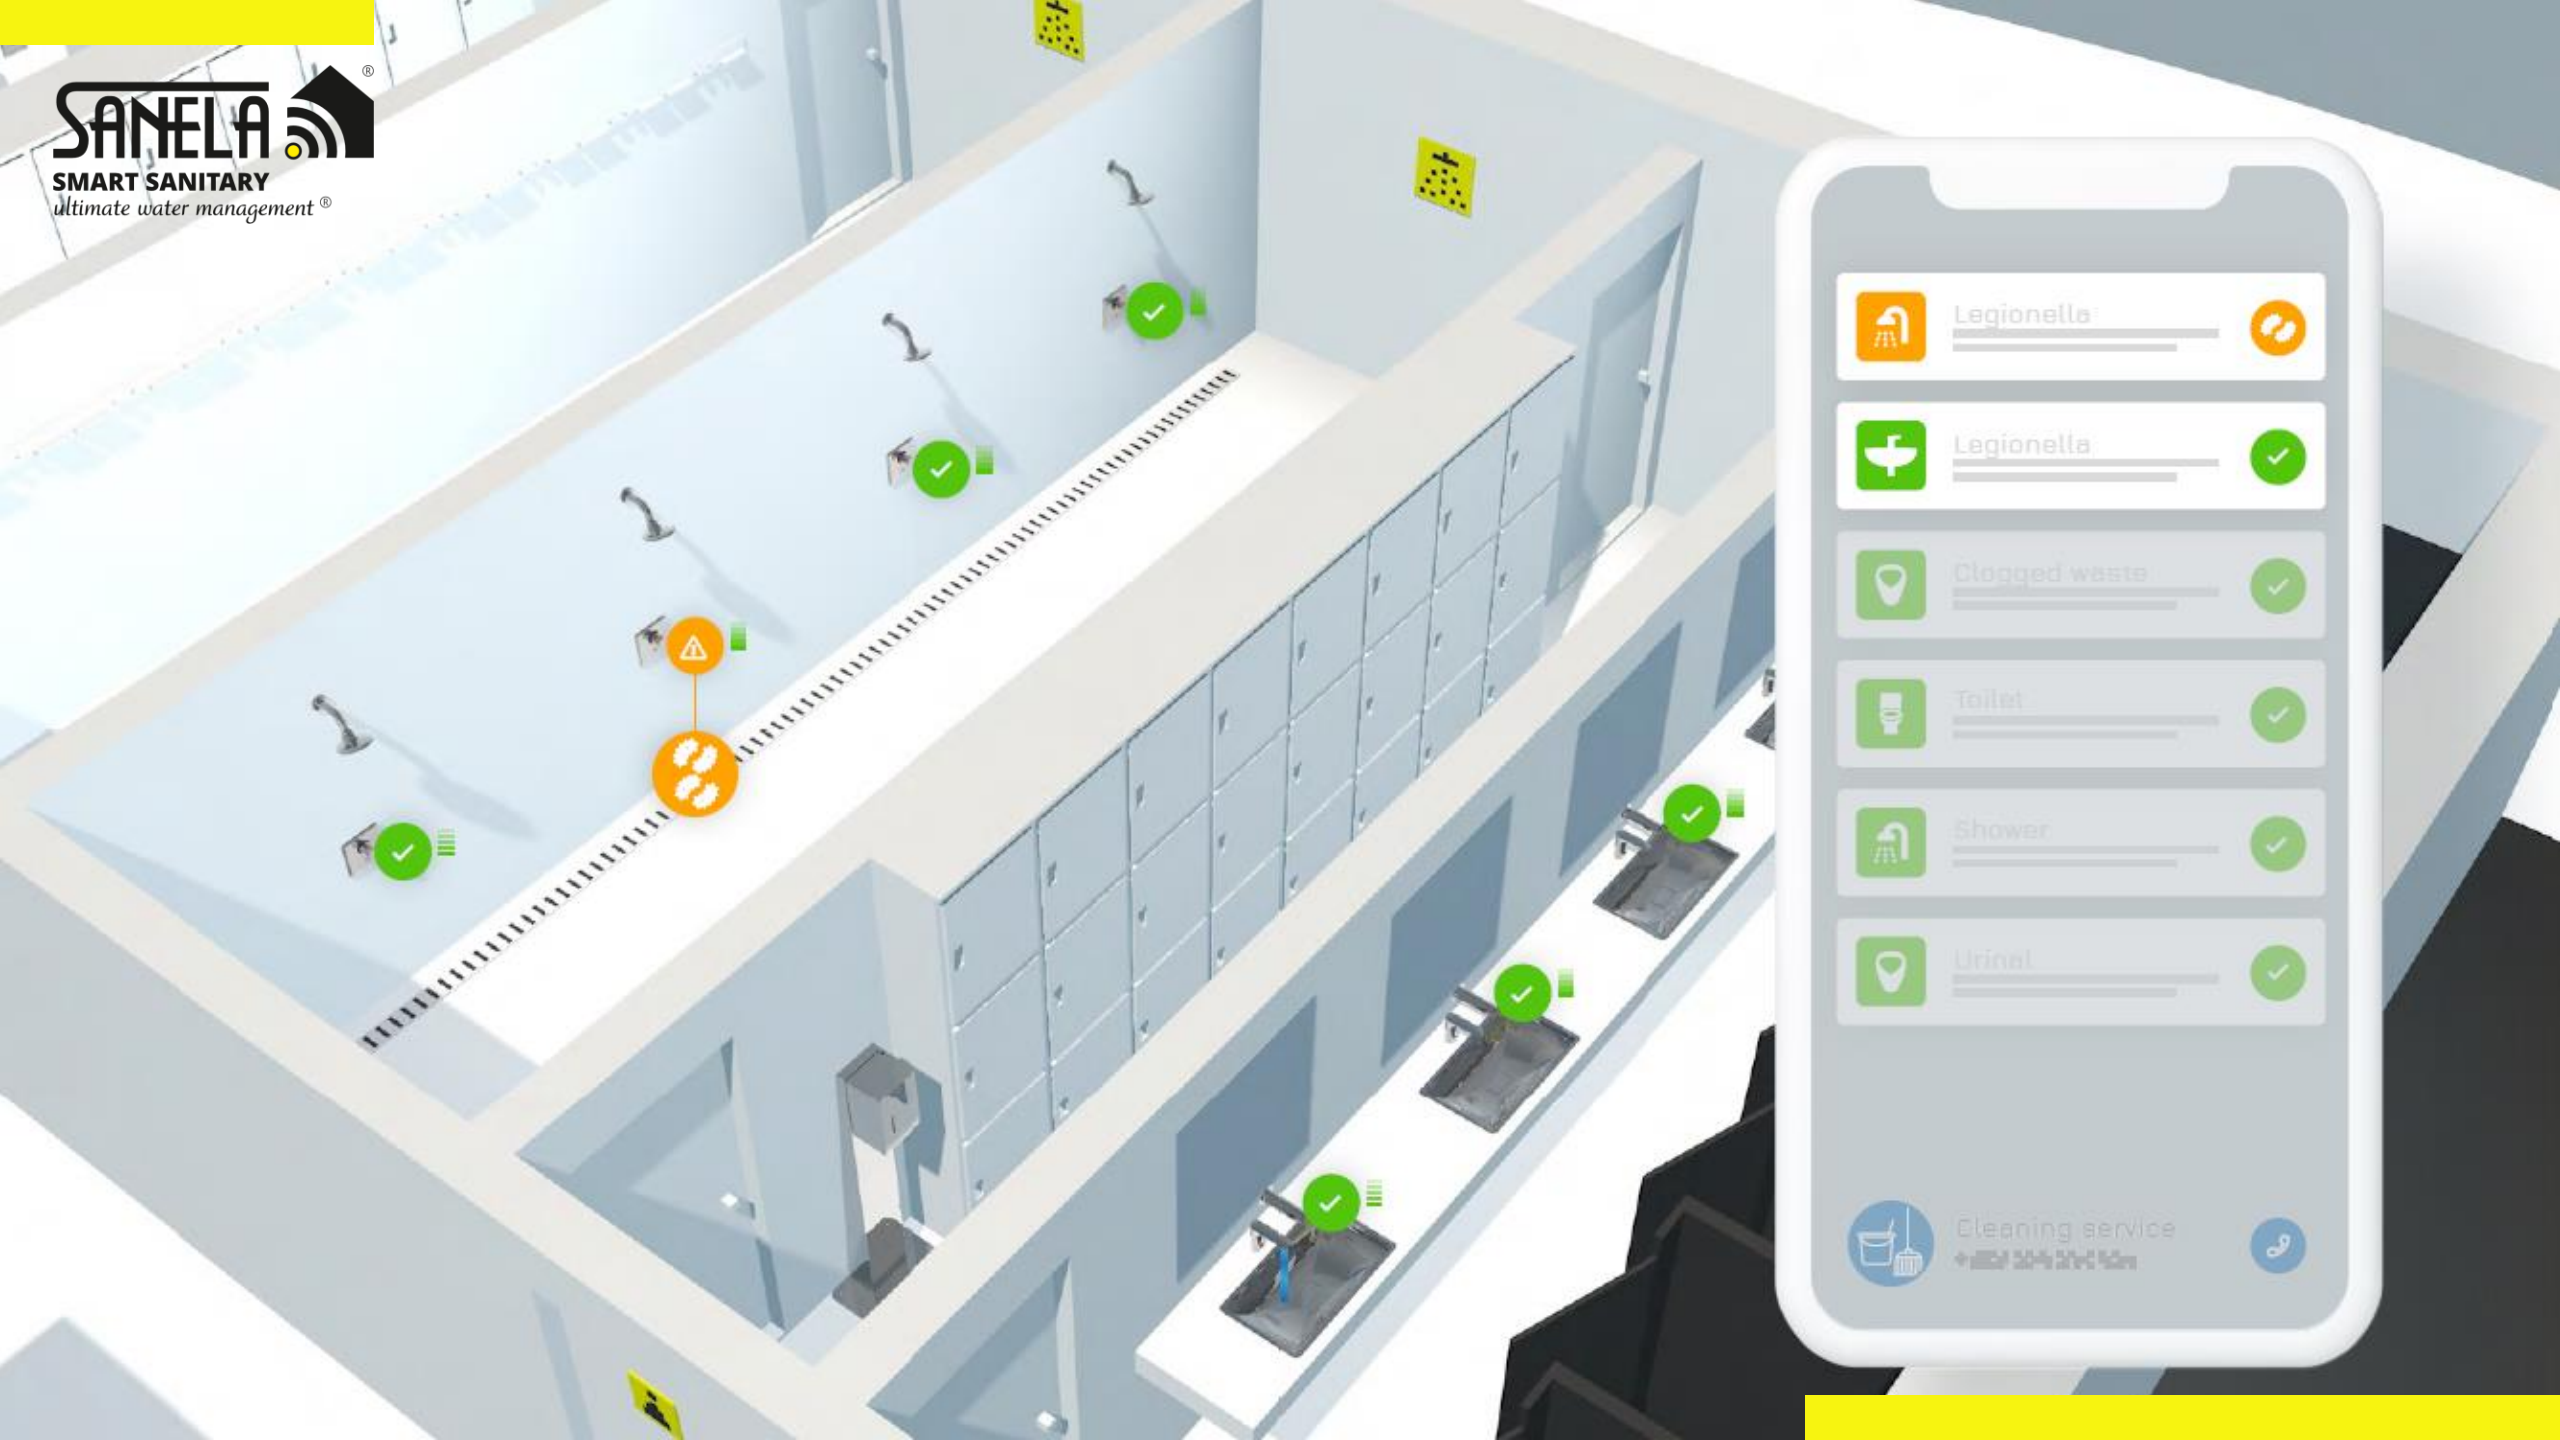

ultimate water management®

UP TO 239 PRODUCTS CAN BE CONNECTED TO A SINGLE GATEWAY

cloud data
storage

worldwide
accessible

Data
security

-  Clogged waste 
-  Toilet 
-  Shower 
-  Urinal 

 Cleaning service
+202 204 274 254 

 Legionella 

 Clogged waste 

 Toilet 

 Shower 

 Urinal 

 Cleaning service 
+ 000 000 000 000

 Legionelle 

 Legionelle 

Number of flushes ✓
Soap level low ✓
Legionella ✓
Legionella ✓
Clogged waste ✓
Toilet ✓

Cleaning service
+352 204 204 204

The image shows a smartphone app interface for a smart restroom. The screen displays a list of six status items, each with a green icon and a green checkmark: 'Number of flushes', 'Soap level low', 'Legionella', 'Legionella', 'Clogged waste', and 'Toilet'. At the bottom, there is a 'Cleaning service' section with a trash can icon, a phone number '+352 204 204 204', and a call icon.