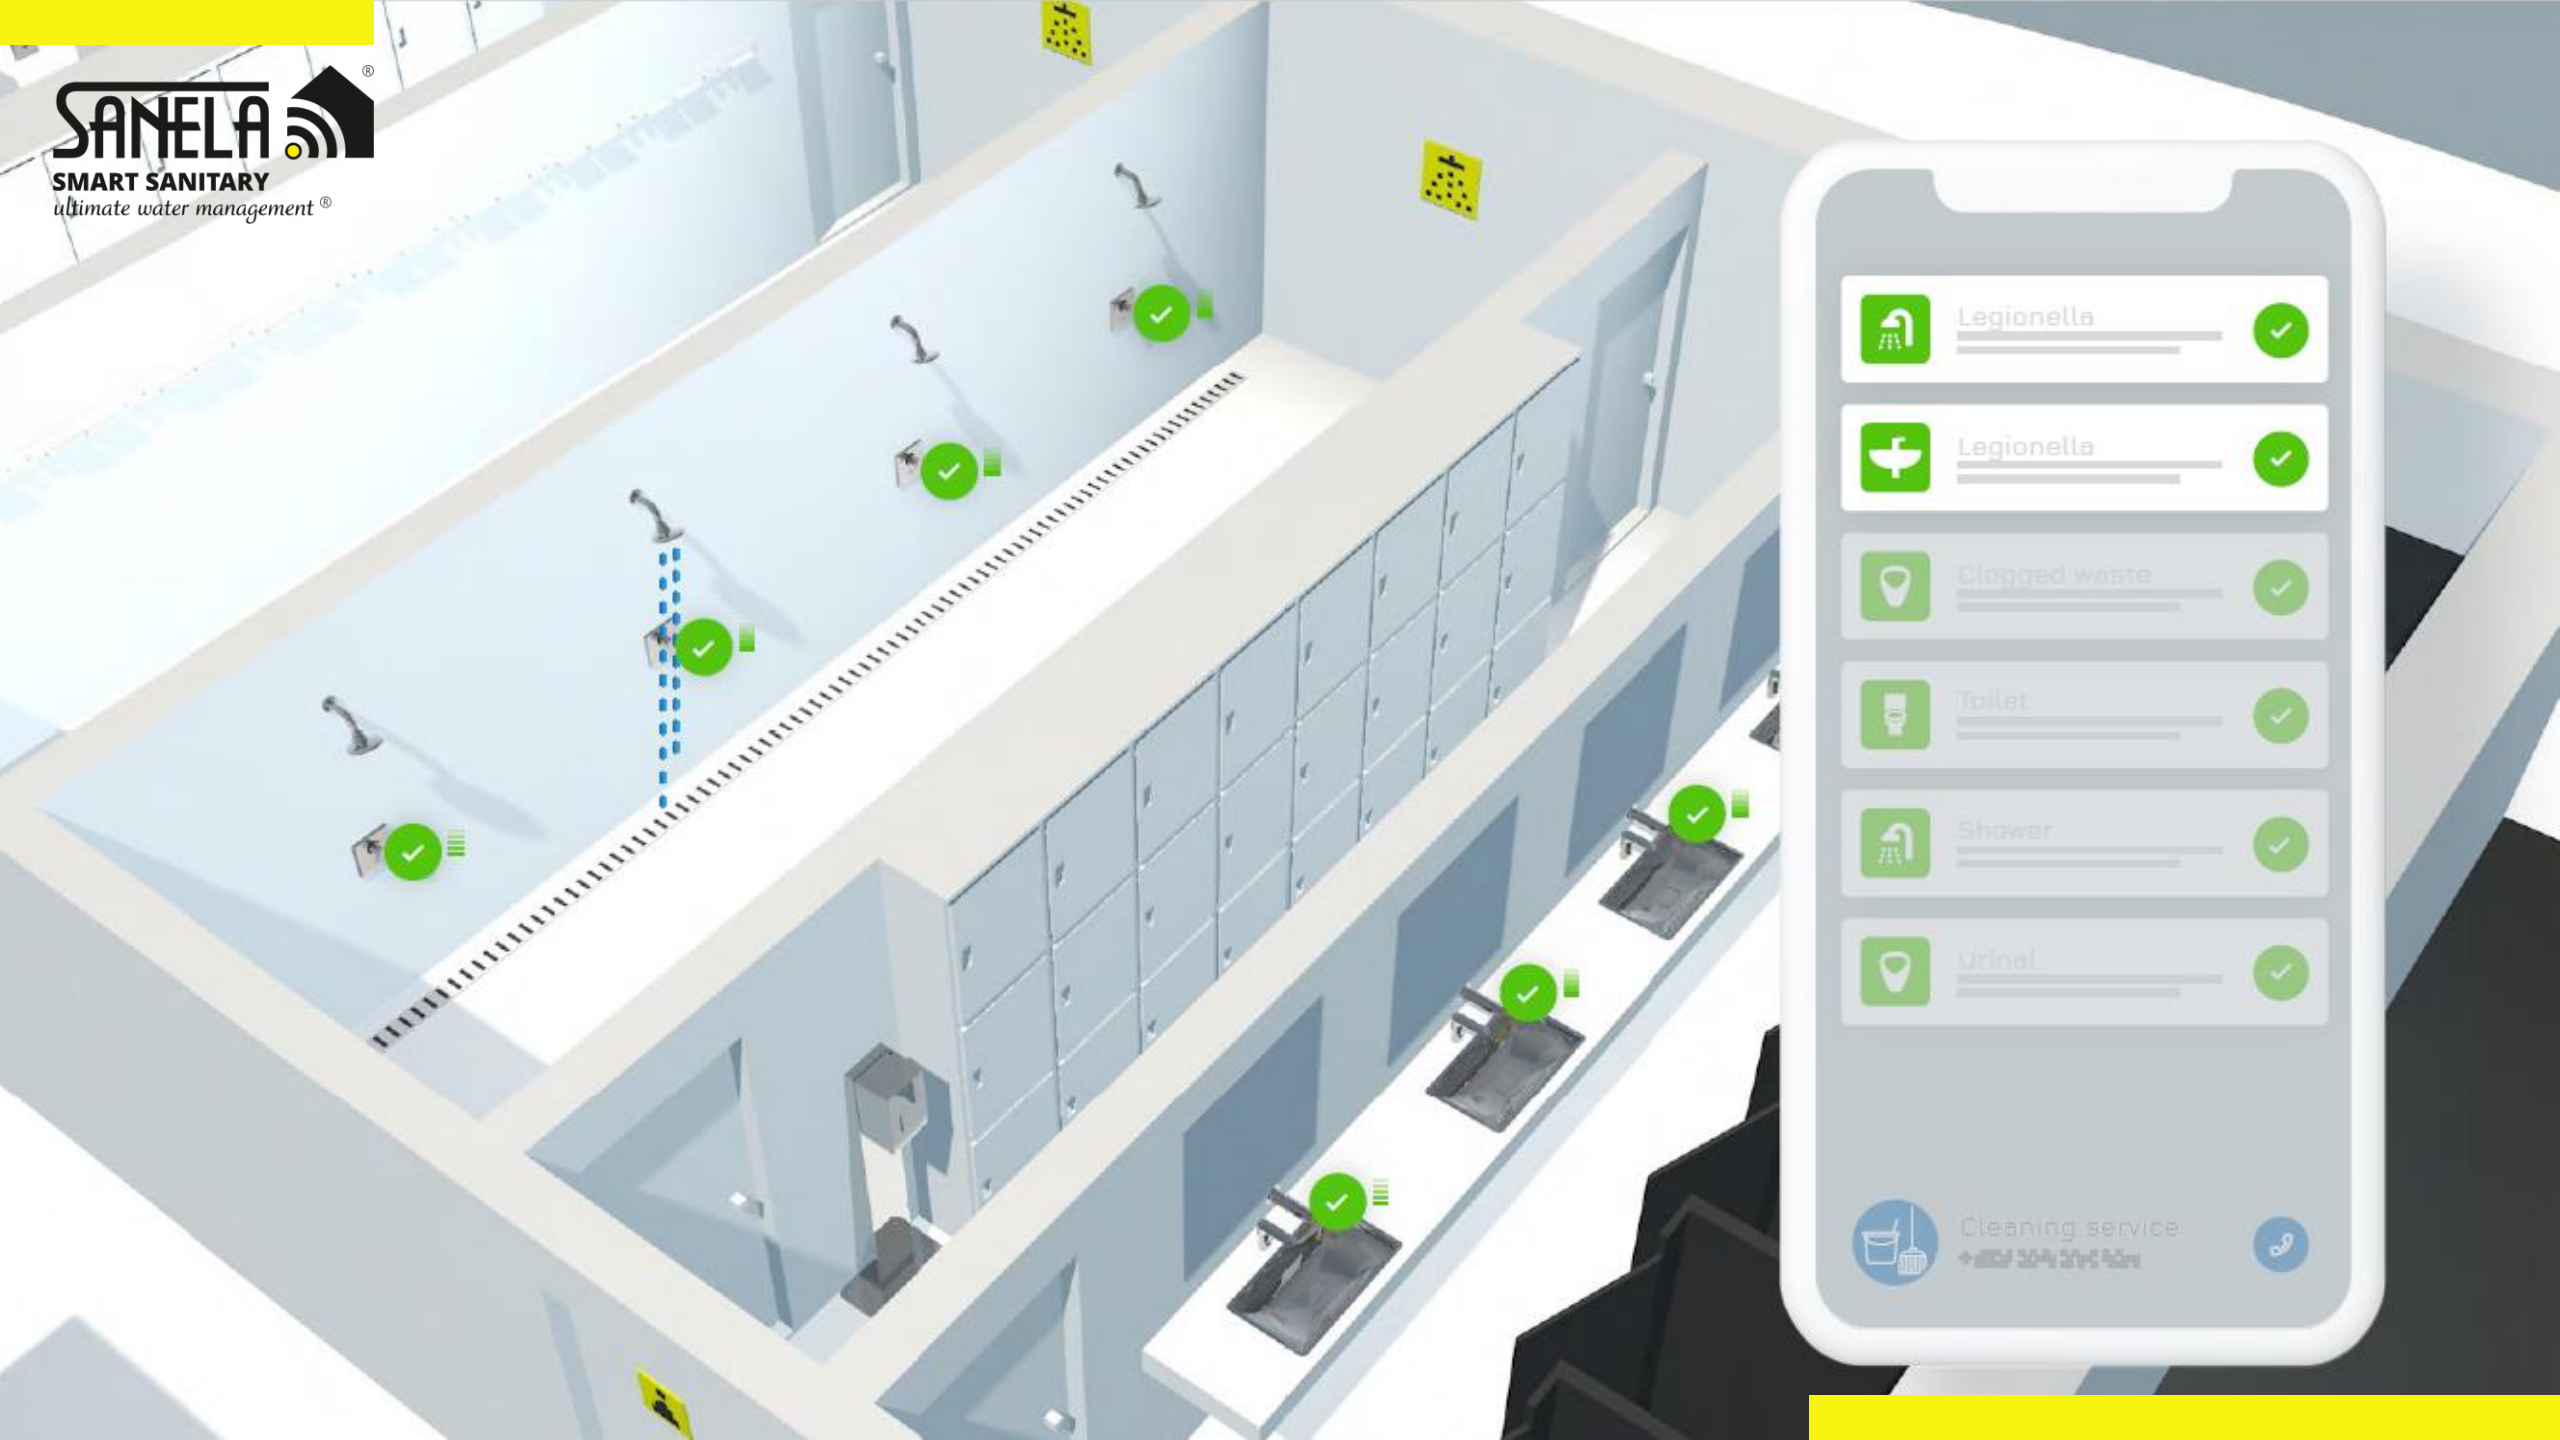

Legionella

Legionella

Clogged waste

Toilet

Shower

Urinal

Cleaning service

+31 20 420 2040