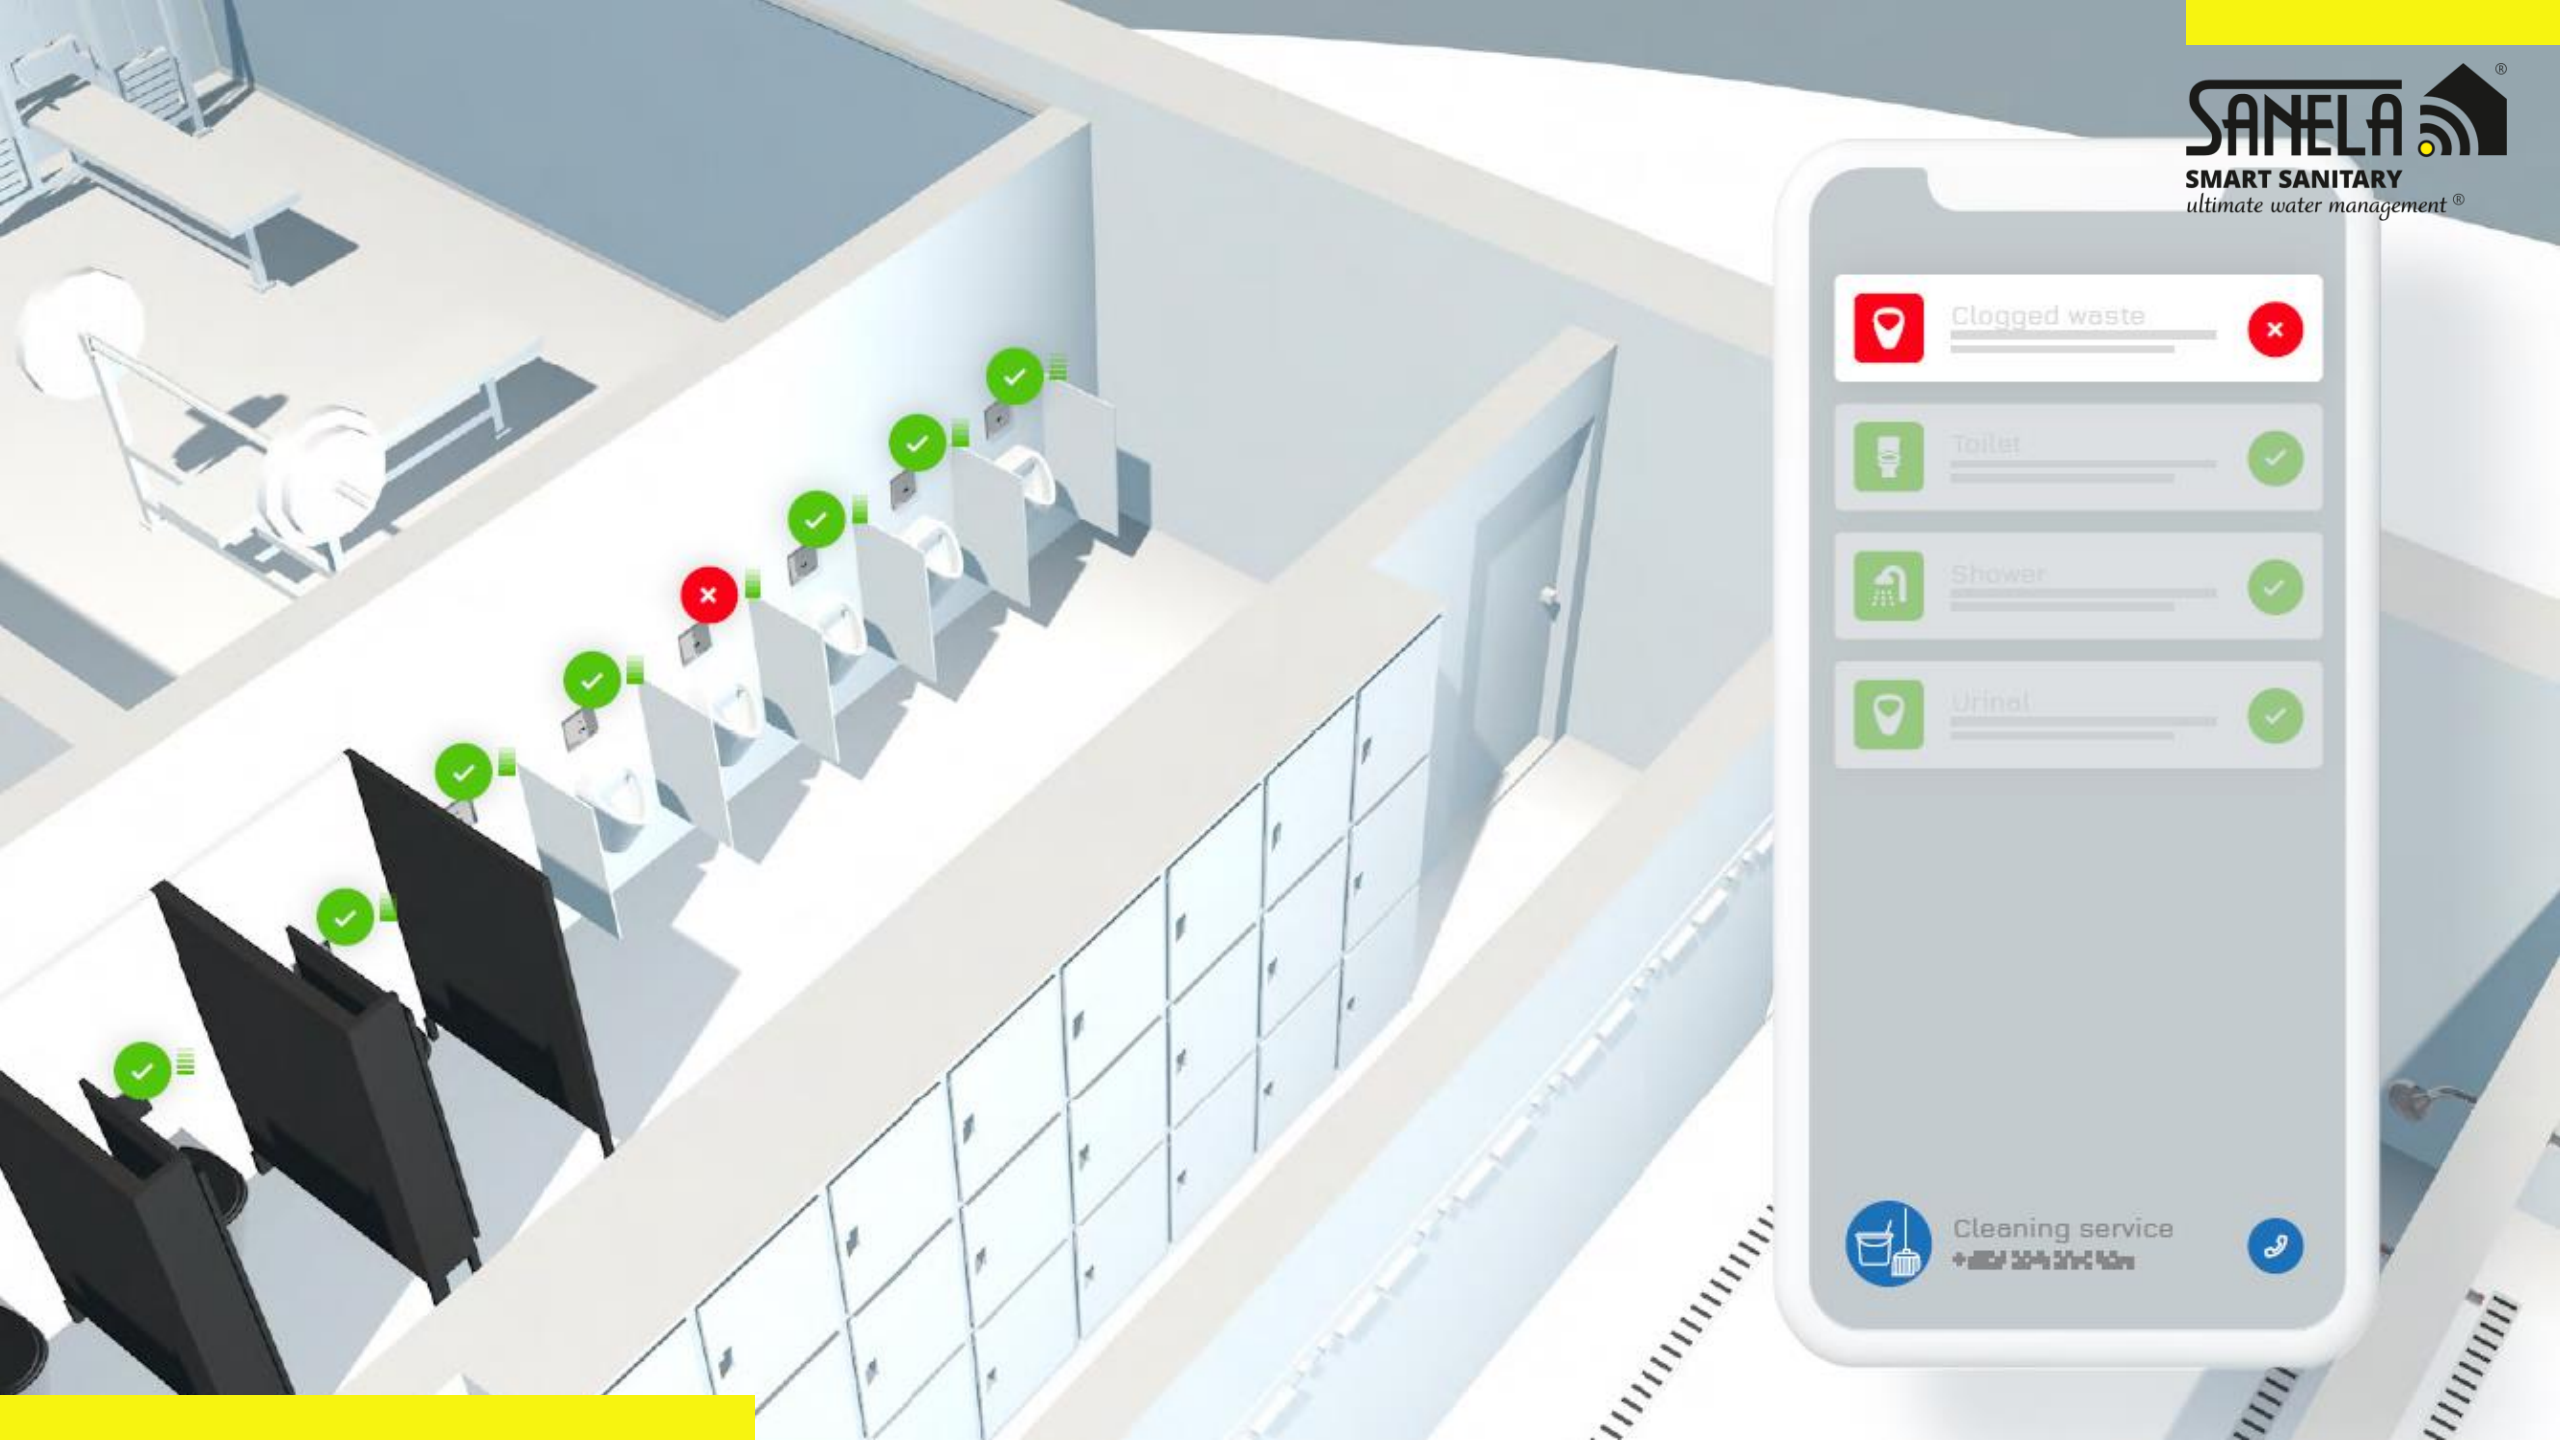

ultimate water management®

UP TO 239 PRODUCTS CAN BE CONNECTED TO A SINGLE GATEWAY

cloud data
storage

worldwide
accessible

Data
security

-  Clogged waste 
-  Toilet 
-  Shower 
-  Urinal 

 Cleaning service
+202 204 274 254 

Number of flushes ✓
Soap level low ✓
Legionella ✓
Legionella ✓
Clogged waste ✓
Toilet ✓

Cleaning service
+352 204 204 204

The image shows a smartphone app interface for a smart restroom. The screen displays a list of six status items, each with a green icon and a green checkmark: 'Number of flushes', 'Soap level low', 'Legionella', 'Legionella', 'Clogged waste', and 'Toilet'. At the bottom, there is a 'Cleaning service' section with a trash can icon, a phone number '+352 204 204 204', and a call icon.