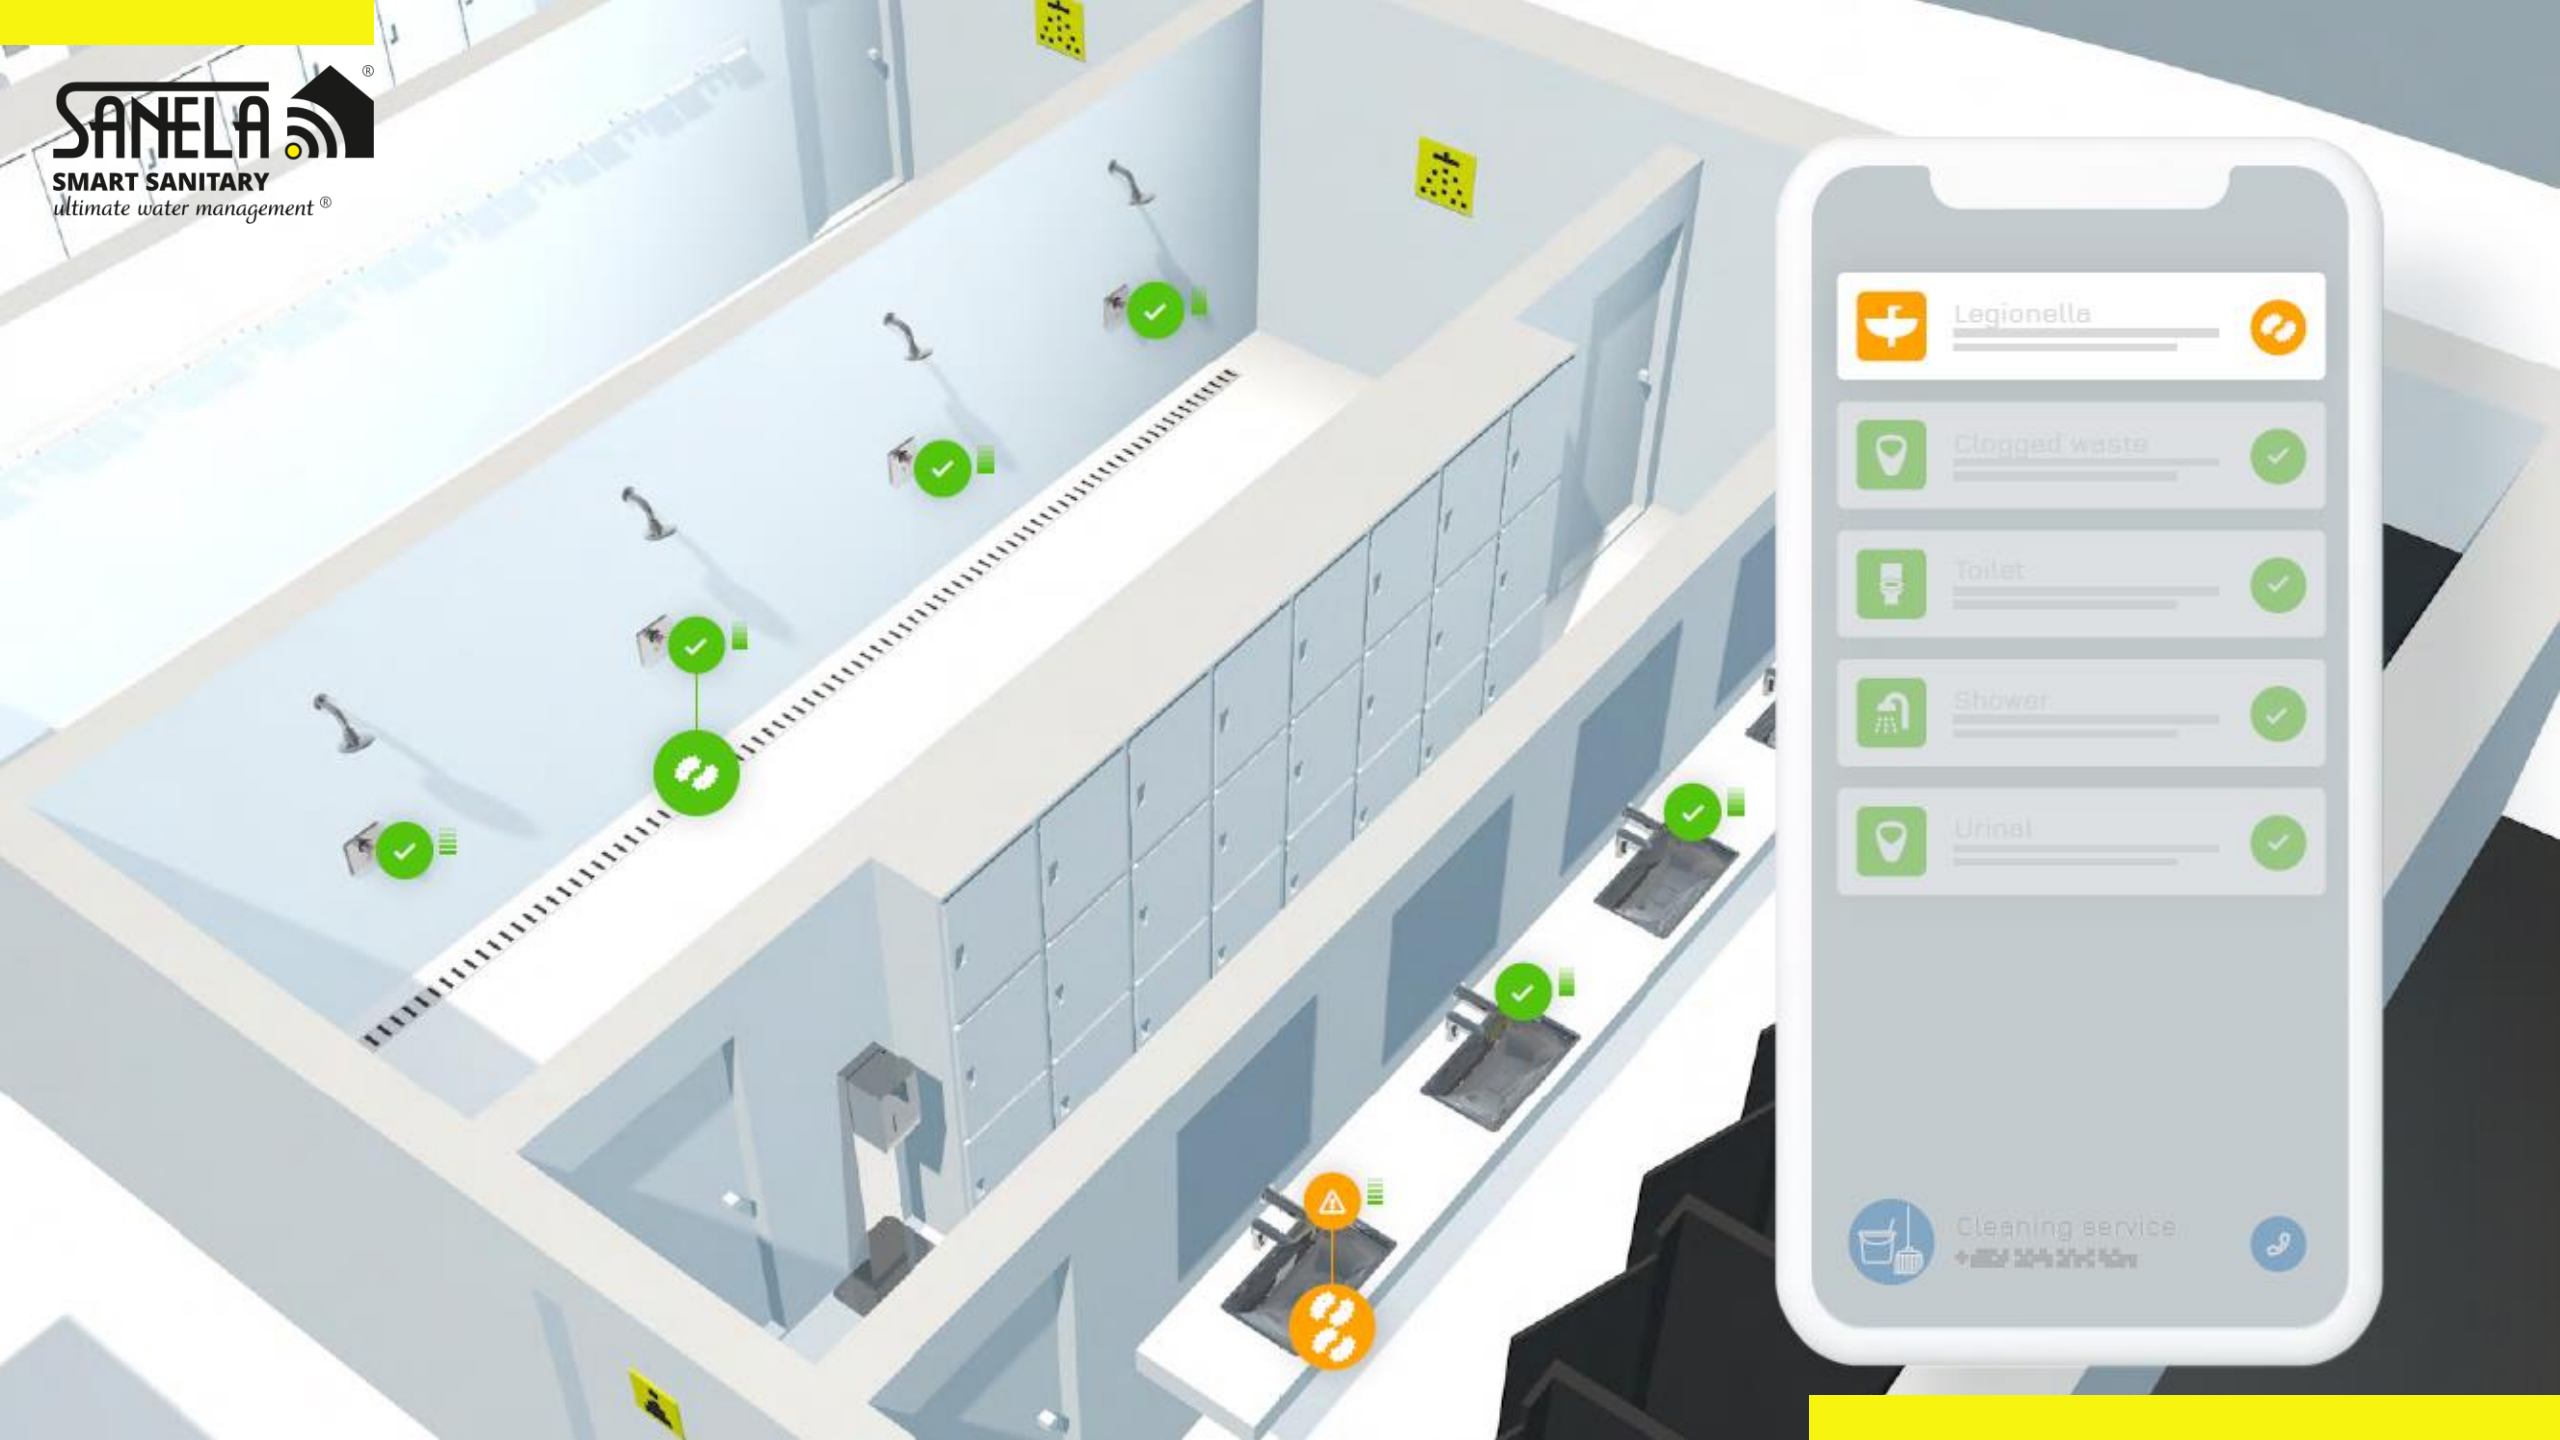

ultimate water management®

UP TO 239 PRODUCTS CAN BE CONNECTED TO A SINGLE GATEWAY

cloud data
storage

worldwide
accessible

Data
security

-  Clogged waste 
-  Toilet 
-  Shower 
-  Urinal 

 Cleaning service
+202 204 274 254 

Number of flushes ✓
Soap level low ✓
Legionella ✓
Legionella ✓
Clogged waste ✓
Toilet ✓

Cleaning service
+352 204 204 204

The image shows a smartphone app interface for a smart restroom. The screen displays a list of six status items, each with a green icon and a green checkmark: 'Number of flushes', 'Soap level low', 'Legionella', 'Legionella', 'Clogged waste', and 'Toilet'. At the bottom, there is a 'Cleaning service' section with a trash can icon, a phone number '+352 204 204 204', and a call icon.