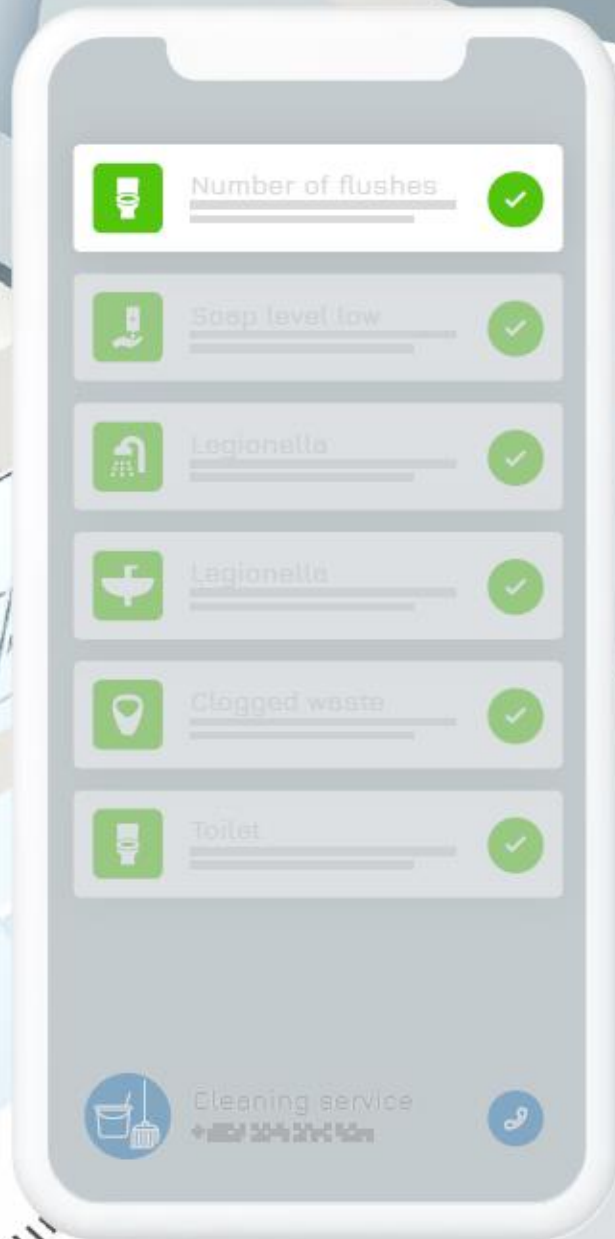

Toilet

Shower

Urinal

Cleaning service

+31 20 420 2040

- Number of flushes** ⚠️
- Soap level low** ✓
- Legionelle** ✓
- Legionelle** ✓
- Clogged waste** ✓
- Toilet** ✓
- Cleaning service** + 0123 456 789 010 📞

Number of flushes ✓
Soap level low ✓
Legionella ✓
Legionella ✓
Clogged waste ✓
Toilet ✓

Cleaning service
+352 204 204 204

The image shows a smartphone app interface for a smart restroom. The screen displays a list of six status items, each with a green icon and a green checkmark: 'Number of flushes', 'Soap level low', 'Legionella', 'Legionella', 'Clogged waste', and 'Toilet'. At the bottom, there is a 'Cleaning service' section with a trash can icon, a phone number '+352 204 204 204', and a call icon.